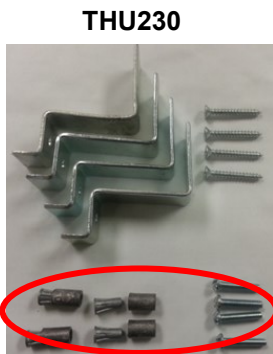

Item Replacement Notice **EFFECTIVE IMMEDIATELY** Undercounter Lavatory Mounting Hardware THU077, THU230, & THU709

THU077, THU230, & THU790 have limited inventory and will be discontinued.

The replacement item numbers are: **THU408, THU409, & THU473**

The affected undercounter lavatory model numbers are provided below:

UNDERCOUNTER LAVATORY MODELS								
THU408						THU409		THU473
LT156	LT481	LT533	LT577	LT624	LT931	LT181	LT546	LT191
LT221	LT483	LT540(G)	LT587	LT626	LT967		LT548	
LT231	LT491	LT542(G)	LT579(G)	LT641	LT973	LT183	LT553	LT193
LT233		LT569	LT597(G)	LT643				

Discontinued Item Details:

Product No.	UPC	List Price
THU077	73926430273	$18
THU230	739268044388	
THU709	739268163225	

New - Replacement Items Details:

Product No.	UPC	List Price
THU408	739268318991	$18
THU409	739268319004	
THU473	739268319202	

Hardware for Granite or Marble countertop installations must be purchase separately

THU410	739268319012	$16

Included

Must be purchased separately for granite/marble countertop installations