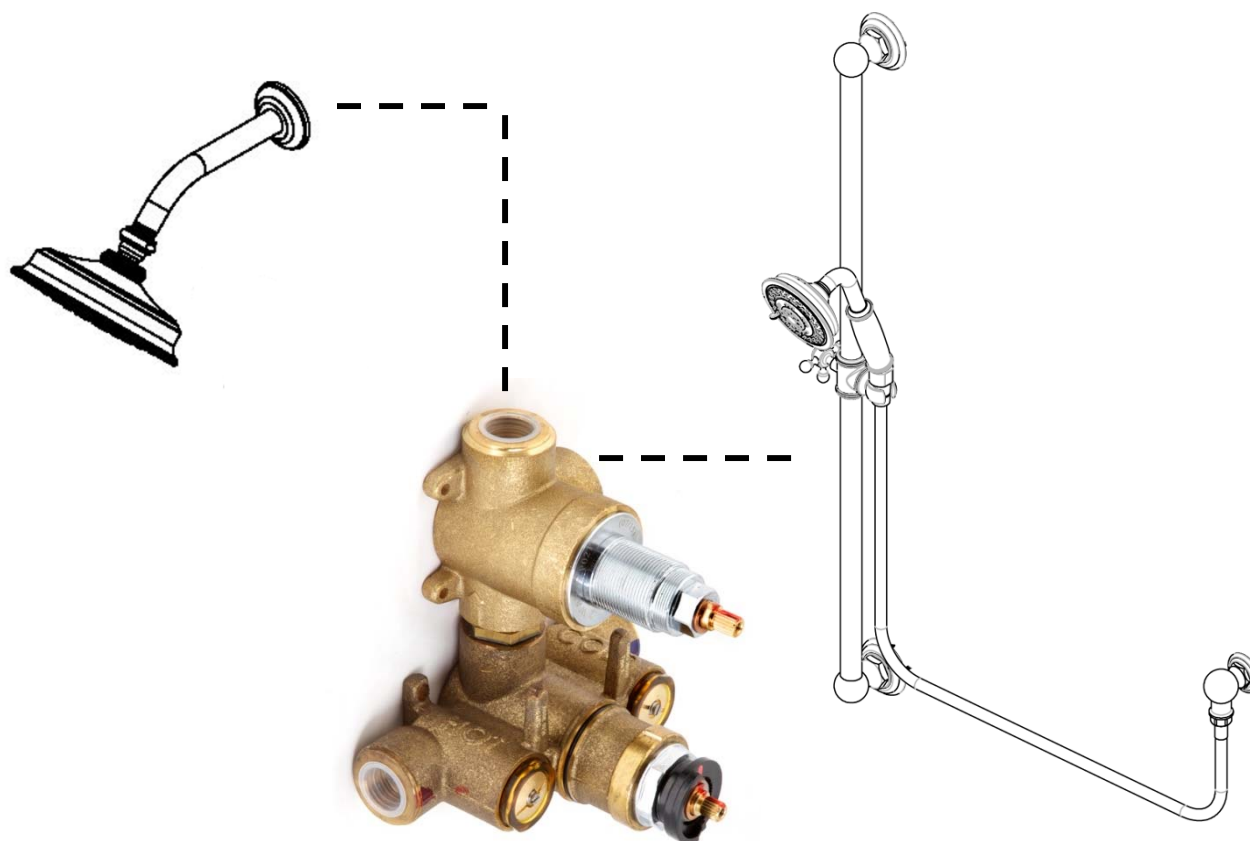

Trim comparison from Chesterfield collection

One Trim, Two Valves

All ½" Thermostatic trims work with either LuxTherm® valve

CalGreen Compliant 2-port
Model # 1-742 shown
List Price: \$429

Shared Function 3-port
Model # 1-743 shown
List Price: \$469

Product Breakdown

1-742 Valve Functions

OFF

1-742 Valve Specifications

Measured with mixed flow (hot & cold) at 100 degrees Fahrenheit

Comparisons

			
Manufacturer	Newport Brass	Competitor C	Competitor W
Flow Rate	8.75 @ 45 psi 10.5 @ 60 psi	7.25 @ 45 psi	6.25 @ 45 psi*
Total Height	6.4 inches	4.06 inches	5.38 inches
Volume Control	YES	YES	YES
Ports	2	2	2
Share Function	NO	NO	NO
List Price	\$429.00	\$429.00	\$461.00

Sample Layout (1-742 Valve)

1-743 Valve Functions

THREE WAY DIVERTER

SETTING 1

SETTING 2 (SHARE FUNCTION)

OFF

SETTING 4

SETTING 3