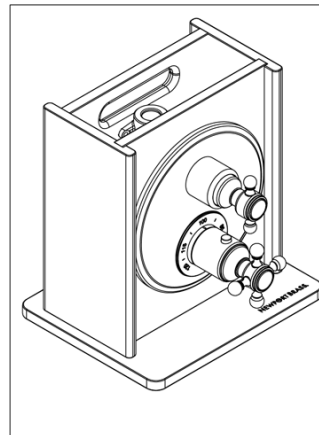

Comparisons

Manufacturer	Newport Brass	Competitor C	Competitor R	Competitor G
Flow Rate	Single: 7.93 gpm @ 60 psi Combined (Shared Ports) 9.38 @ 60 psi	Single: 10 gpm @ 60 psi Combined (Shared Ports) 14 gpm @ 60 psi*	6.7 gpm @ 60 psi	7 gpm @ 45 psi 8.5 @ 60 psi
Total Height	6.34 inches	7.13 inches	7.75 inches	6.63 inches
Volume Control	YES	YES	NO	NO
Ports	3	2	3	1
Share Function	YES (Ports 1 + 2)	YES (Top & Bottom)	NO	NO
List Price	\$469.00	\$345.00	\$490.00	\$644.00

Sample Layout (1-743 Valve)

Commitment to Quality

- Forged trim plates
- Machined bonnets
- Machined or forged handles
- Finished override temperature button
- Tactile feel for each diverter function
- Elegantly and expertly hand finished

Available in all Newport Brass Collections

NEWPORT BRASS
Flawless Beauty. From Faucet to Finish.™

Displays

- Sales Rep samples to ship April to May (6686)
- Standalone unit
- 6685 ships with 3-923TR trim in Polished Chrome & 1-742 valve
- 6686 ships with 3-2023TR trim in Polished Chrome & 1-743 valve
- Valve & Trim removable for demonstration