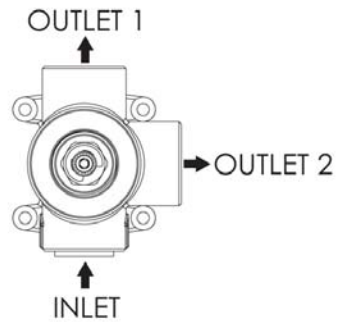

Trim comparison from Chesterfield collection

One Trim, Two Valves

All ½" Thermostatic trims work with either LuxTherm® valve

CalGreen Compliant 2-port
Model # 1-742 shown
List Price: \$429

Shared Function 3-port
Model # 1-743 shown
List Price: \$469

Product Breakdown

1-742 Valve Functions

OFF

1-742 Valve Specifications

Measured with mixed flow (hot & cold) at 100 degrees Fahrenheit

Comparisons

			
Manufacturer	Newport Brass	Competitor C	Competitor W
Flow Rate	8.75 @ 45 psi 10.5 @ 60 psi	7.25 @ 45 psi	6.25 @ 45 psi*
Total Height	6.4 inches	4.06 inches	5.38 inches
Volume Control	YES	YES	YES
Ports	2	2	2
Share Function	NO	NO	NO
List Price	\$429.00	\$429.00	\$461.00