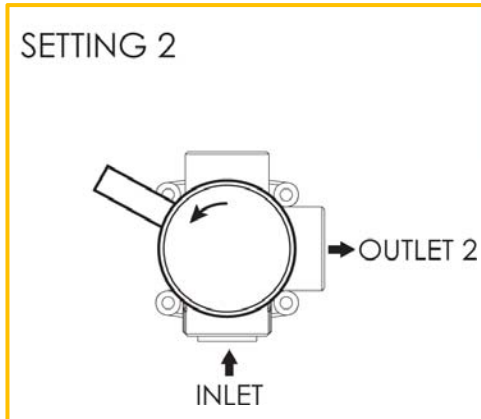

1-742 Valve Functions

OFF