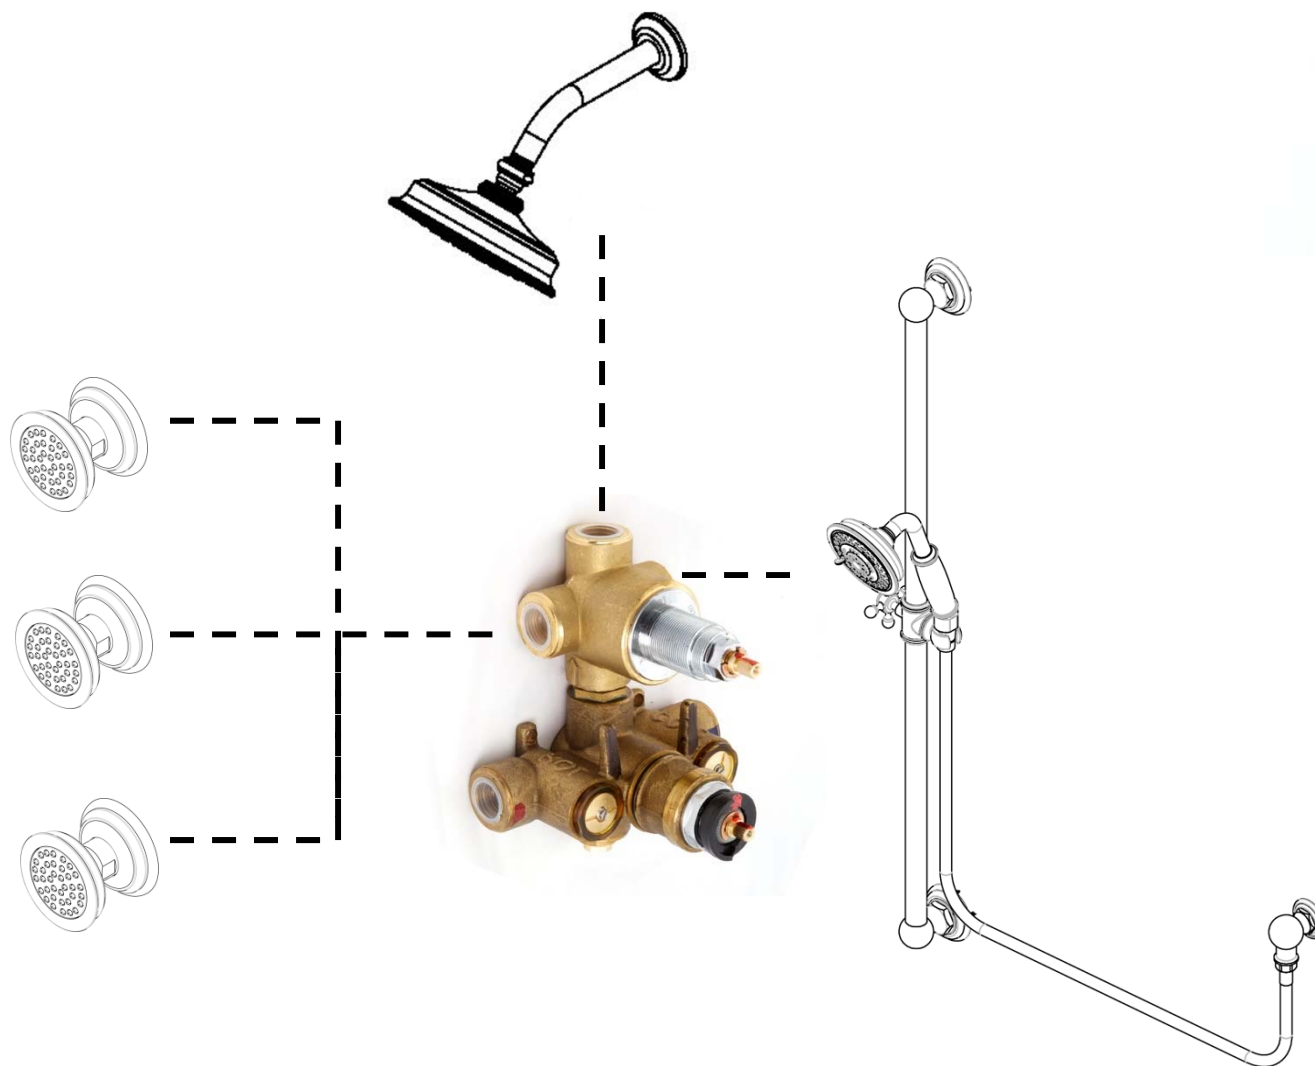

Sample Layout (1-742 Valve)

1-743 Valve Functions

THREE WAY DIVERTER

SETTING 1

SETTING 2 (SHARE FUNCTION)

OFF

SETTING 4

SETTING 3

1-743 Valve Specifications

Measured with mixed flow (hot & cold) at 100 degrees Fahrenheit

Port #1 (Top Outlet)

Port #2 (Right Side Outlet)*

**Measured under shared flow function
(Port #1 + #2 operating)*

Comparisons

Manufacturer	Newport Brass	Competitor C	Competitor R	Competitor G
Flow Rate	Single: 7.93 gpm @ 60 psi Combined (Shared Ports) 9.38 @ 60 psi	Single: 10 gpm @ 60 psi Combined (Shared Ports) 14 gpm @ 60 psi*	6.7 gpm @ 60 psi	7 gpm @ 45 psi 8.5 @ 60 psi
Total Height	6.34 inches	7.13 inches	7.75 inches	6.63 inches
Volume Control	YES	YES	NO	NO
Ports	3	2	3	1
Share Function	YES (Ports 1 + 2)	YES (Top & Bottom)	NO	NO
List Price	\$469.00	\$345.00	\$490.00	\$644.00

Sample Layout (1-743 Valve)

Commitment to Quality

- Forged trim plates
- Machined bonnets
- Machined or forged handles
- Finished override temperature button
- Tactile feel for each diverter function
- Elegantly and expertly hand finished