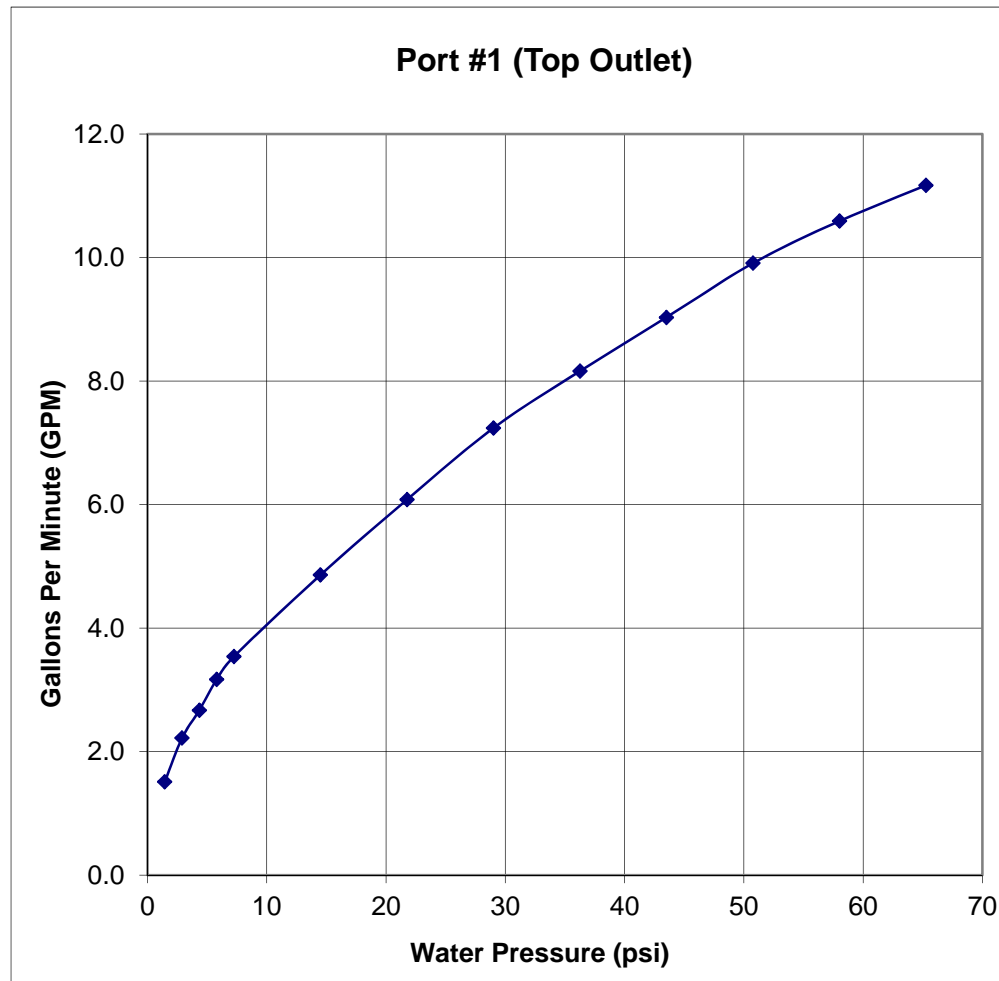

Product Breakdown

1-742 Valve Functions

OFF

1-742 Valve Specifications

Measured with mixed flow (hot & cold) at 100 degrees Fahrenheit

Comparisons

			
Manufacturer	Newport Brass	Competitor C	Competitor W
Flow Rate	8.75 @ 45 psi 10.5 @ 60 psi	7.25 @ 45 psi	6.25 @ 45 psi*
Total Height	6.4 inches	4.06 inches	5.38 inches
Volume Control	YES	YES	YES
Ports	2	2	2
Share Function	NO	NO	NO
List Price	\$429.00	\$429.00	\$461.00