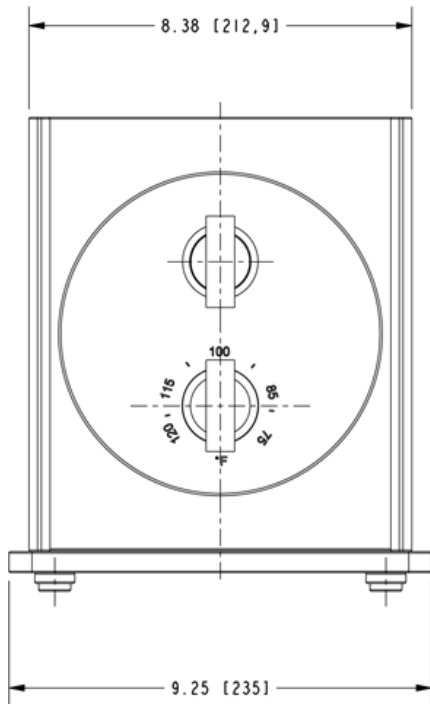

Comparisons

Manufacturer	Newport Brass	Competitor C	Competitor R	Competitor G
Flow Rate	Single: 7.93 gpm @ 60 psi Combined (Shared Ports) 9.38 @ 60 psi	Single: 10 gpm @ 60 psi Combined (Shared Ports) 14 gpm @ 60 psi*	6.7 gpm @ 60 psi	7 gpm @ 45 psi 8.5 @ 60 psi
Total Height	6.34 inches	7.13 inches	7.75 inches	6.63 inches
Volume Control	YES	YES	NO	NO
Ports	3	2	3	1
Share Function	YES (Ports 1 + 2)	YES (Top & Bottom)	NO	NO
List Price	\$469.00	\$345.00	\$490.00	\$644.00

Sample Layout (1-743 Valve)

Commitment to Quality

- Forged trim plates
- Machined bonnets
- Machined or forged handles
- Finished override temperature button
- Tactile feel for each diverter function
- Elegantly and expertly hand finished

Available in all Newport Brass Collections

NEWPORT BRASS
Flawless Beauty. From Faucet to Finish.™

Displays

- Sales Rep samples to ship April to May (6686)
- Standalone unit
- 6685 ships with 3-923TR trim in Polished Chrome & 1-742 valve
- 6686 ships with 3-2023TR trim in Polished Chrome & 1-743 valve
- Valve & Trim removable for demonstration