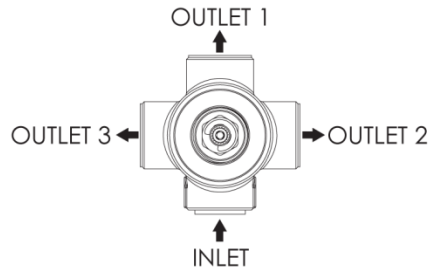

Product Breakdown

1-742 Valve Functions

OFF

1-742 Valve Specifications

Measured with mixed flow (hot & cold) at 100 degrees Fahrenheit

Comparisons

			
Manufacturer	Newport Brass	Competitor C	Competitor W
Flow Rate	8.75 @ 45 psi 10.5 @ 60 psi	7.25 @ 45 psi	6.25 @ 45 psi*
Total Height	6.4 inches	4.06 inches	5.38 inches
Volume Control	YES	YES	YES
Ports	2	2	2
Share Function	NO	NO	NO
List Price	\$429.00	\$429.00	\$461.00

Sample Layout (1-742 Valve)

1-743 Valve Functions

THREE WAY DIVERTER

SETTING 1

SETTING 2 (SHARE FUNCTION)

OFF

SETTING 4

SETTING 3