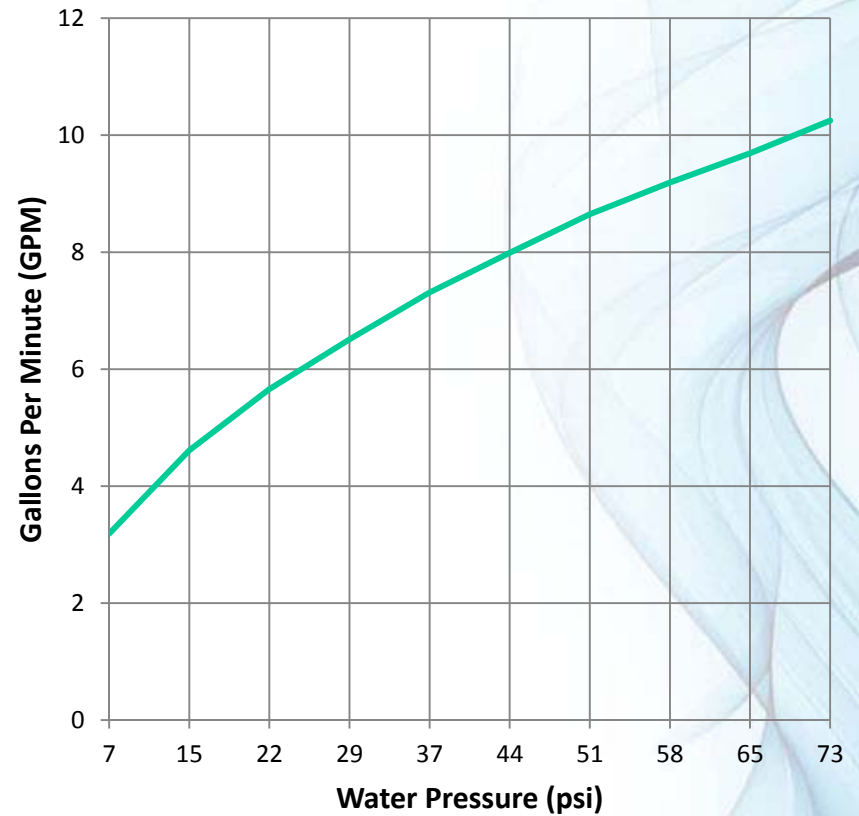

Product Breakdown

1-742 Valve Functions

OFF

1-742 Valve Specifications

Measured with mixed flow (hot & cold) at 100 degrees Fahrenheit

Comparisons

			
Manufacturer	Newport Brass	Competitor C	Competitor W
Flow Rate	8.75 @ 45 psi 10.5 @ 60 psi	7.25 @ 45 psi	6.25 @ 45 psi*
Total Height	6.4 inches	4.06 inches	5.38 inches
Volume Control	YES	YES	YES
Ports	2	2	2
Share Function	NO	NO	NO
List Price	\$429.00	\$429.00	\$461.00

1-743 Valve Specifications

Measured with mixed flow (hot & cold) at 100 degrees Fahrenheit

Port #1 (Top Outlet)

Port #2 (Right Side Outlet)*

**Measured under shared flow function
(Port #1 + #2 operating)*