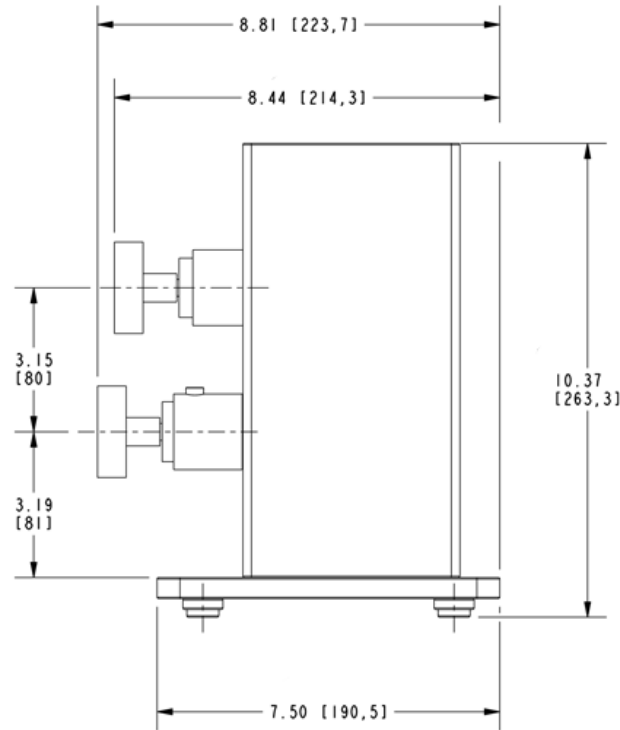

Displays

- Sales Rep samples to ship April to May (6686)
- Standalone unit
- 6685 ships with 3-923TR trim in Polished Chrome & 1-742 valve
- 6686 ships with 3-2023TR trim in Polished Chrome & 1-743 valve
- Valve & Trim removable for demonstration