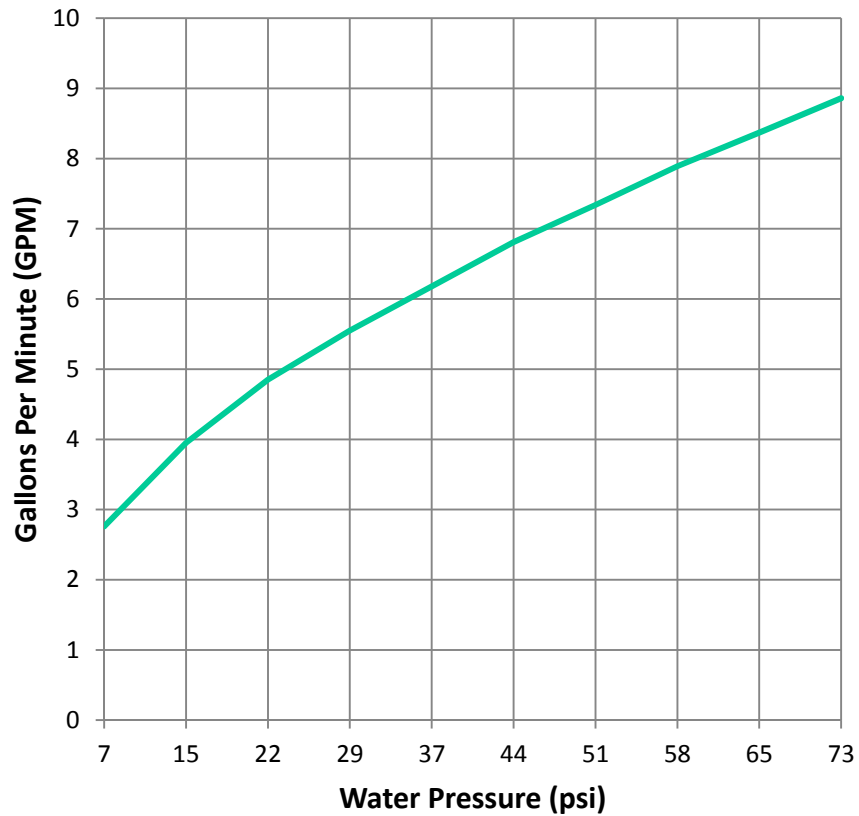

1-743 Valve Specifications

Measured with mixed flow (hot & cold) at 100 degrees Fahrenheit

Port #1 (Top Outlet)