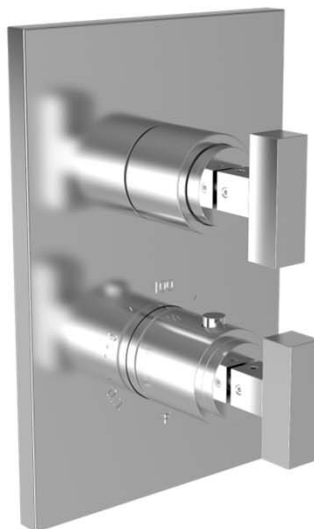

Comparisons

Manufacturer	Newport Brass	Competitor C	Competitor R	Competitor G
Flow Rate	Single: 7.93 gpm @ 60 psi Combined (Shared Ports) 9.38 @ 60 psi	Single: 10 gpm @ 60 psi Combined (Shared Ports) 14 gpm @ 60 psi*	6.7 gpm @ 60 psi	7 gpm @ 45 psi 8.5 @ 60 psi
Total Height	6.34 inches	7.13 inches	7.75 inches	6.63 inches
Volume Control	YES	YES	NO	NO
Ports	3	2	3	1
Share Function	YES (Ports 1 + 2)	YES (Top & Bottom)	NO	NO
List Price	\$469.00	\$345.00	\$490.00	\$644.00

Sample Layout (1-743 Valve)

Commitment to Quality

- Forged trim plates
- Machined bonnets
- Machined or forged handles
- Finished override temperature button
- Tactile feel for each diverter function
- Elegantly and expertly hand finished

Available in all Newport Brass Collections

NEWPORT BRASS
Flawless Beauty. From Faucet to Finish.™

Displays

- Sales Rep samples to ship April to May (6686)
- Standalone unit
- 6685 ships with 3-923TR trim in Polished Chrome & 1-742 valve
- 6686 ships with 3-2023TR trim in Polished Chrome & 1-743 valve
- Valve & Trim removable for demonstration