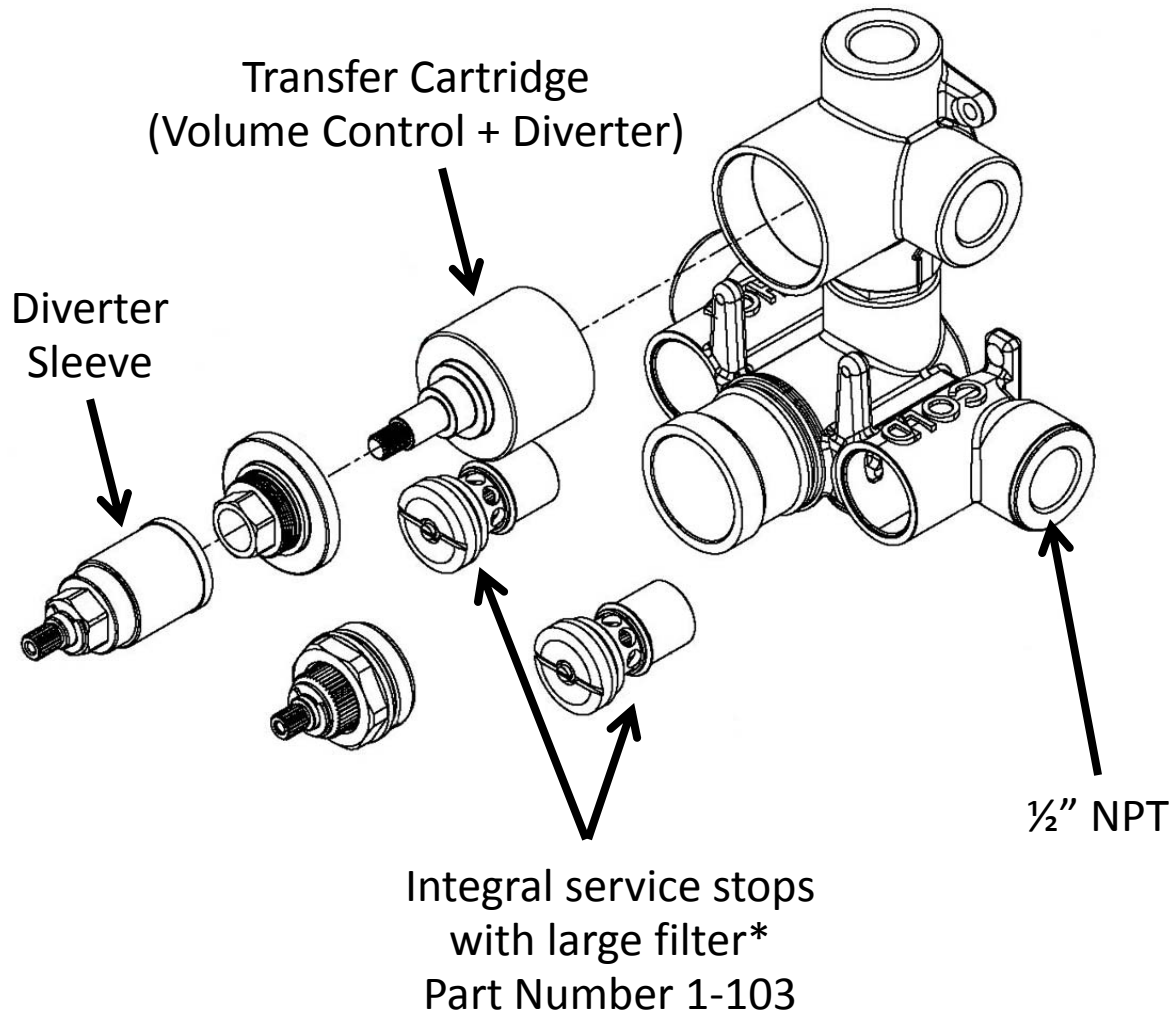

Trim comparison from Chesterfield collection

One Trim, Two Valves

All ½" Thermostatic trims work with either LuxTherm® valve

CalGreen Compliant 2-port
Model # 1-742 shown
List Price: \$429

Shared Function 3-port
Model # 1-743 shown
List Price: \$469

Product Breakdown

1-742 Valve Functions

OFF

1-742 Valve Specifications

Measured with mixed flow (hot & cold) at 100 degrees Fahrenheit

Comparisons

			
Manufacturer	Newport Brass	Competitor C	Competitor W
Flow Rate	8.75 @ 45 psi 10.5 @ 60 psi	7.25 @ 45 psi	6.25 @ 45 psi*
Total Height	6.4 inches	4.06 inches	5.38 inches
Volume Control	YES	YES	YES
Ports	2	2	2
Share Function	NO	NO	NO
List Price	\$429.00	\$429.00	\$461.00