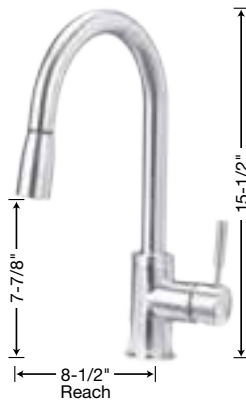

**Tremendous value!**

**Sonoma Soap Dispenser**

441757 Chrome  
\$105.00

441758 Stainless Finish  
\$120.00

**ACTUAL WEIGHT:**  
9 LBS.

FAUCETS

▶ See accessories for more information.

### Tremendous value!

**ACTUAL WEIGHT:  
9 LBS.**