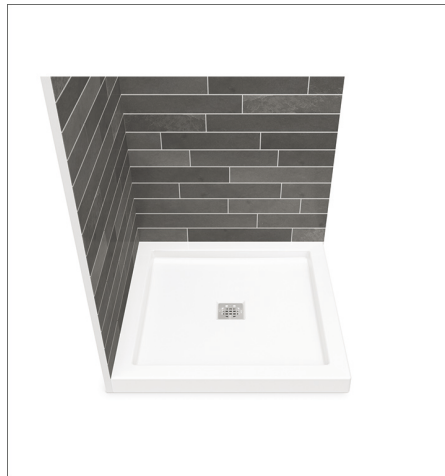

B3 Base 3636

36" x 36" x 3" - Acrylic

- Acrylic square shower base with square or round drain
- Smooth floor
- Center drain
- 3" threshold base
- **B3Square only:** Square stainless steel grid & ABS drain included (optional PVC drain for high rise construction also available)

Regional Availability

B3 BASES

ALCOVE BASE MODEL

No	Model	Dimensions	Pkg	Approx. weight	Std Color(s)
420000-501-XXX	B3Square 3636 square shower base - Alcove Installation (Square center drain)	35 7/8 X 35 7/8 X 3 in.	4.9 ft³	35 lb	$ 551
410000-501-XXX	B3Round 3636 square shower base - Alcove Installation (Round center drain)	35 7/8 X 35 7/8 X 3 in.	4.9 ft³	35 lb	$ 497

CORNER BASE MODEL

No	Model	Dimensions	Pkg	Approx. weight	Std Color(s)
420000-500-XXX	B3Square 3636 square shower base - Corner Installation (Square center drain)	35 7/8 X 35 7/8 X 3 in.	4.9 ft³	35 lb	$ 551
410000-500-XXX	B3Round 3636 square shower base - Corner Installation (Round center drain)	35 7/8 X 35 7/8 X 3 in.	4.9 ft³	35 lb	$ 497

WALL-MOUNTED BASE MODEL

No	Model	Dimensions	Pkg	Approx. weight	Std Color(s)
420000-505-XXX	B3Square 3636 square shower base - Wall-mounted installation (Square center drain)	35 7/8 X 35 7/8 X 3 in.	4.9 ft³	35 lb	$ 551
410000-505-XXX	B3Round 3636 square shower base - Wall-mounted installation (Round center drain)	35 7/8 X 35 7/8 X 3 in.	4.9 ft³	35 lb	$ 497

COMMON OPTIONS

No	Model	Approx. weight	List Price
OPT 20208-084	PVC drain (included in product packaging) Available color: Chrome (084)	N/A	Add $ 47

ACCESSORIES

No	Model	Approx. weight	List Price
10029133-084	PVC drain (sold separately - grid not included) Available color: Chrome (084)	N/A	$ 47