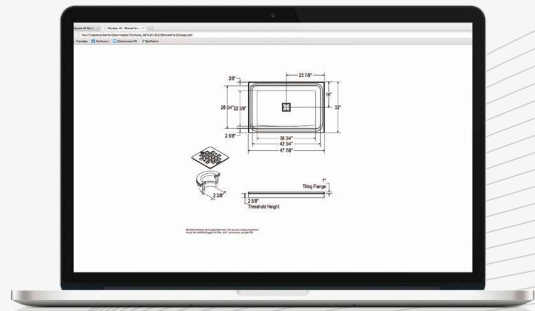

B3 BASES

CONSULT, PRINT AND SHARE EASILY!

A PDF version of all our shower bases and doors technical drawings are available on MAAX's website

WWW.MAAX.COM

B3 Base 4834

48" x 34" x 3" - Acrylic

- Acrylic rectangular shower base with square or round drain
- Smooth floor
- Center drain
- 3" threshold base
- **B3Square only:** Square stainless steel grid & ABS drain included (optional PVC drain for high rise construction also available)