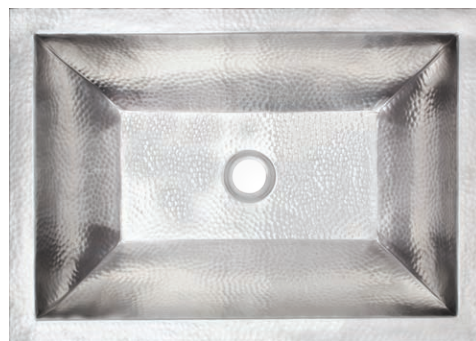

BUILDER'S SERIES

Linkasink

BUILDER'S SERIES SINKS
ARE FORMED OF
STURDY 16 - 18 GAUGE
COPPER, BRONZE,
UNLACQUERED BRASS, OR
HAMMERED STAINLESS STEEL
DRAIN SOLD SEPARATELY
ALL CAN BE
UNDERMOUNTED
OR DROPPED-IN

COCO SMOOTH
POLISHED STAINLESS STEEL
BLD106 PS - \$699 LIST

COCO HAMMERED
POLISHED STAINLESS STEEL
BLD107 PS - \$699 LIST

COCO SMOOTH
SATIN STAINLESS STEEL
BLD106 SS - \$649 LIST

COCO HAMMERED
SATIN STAINLESS STEEL
BLD107 SS - \$649 LIST

OD - 20.25" x 14.25" x 4.5"
ID - 18" x 12" x 4.5"

UNDERMOUNTED, FITS TYPICAL 18" x 12" COUNTERTOP OPENING
ALSO AVAILABLE IN UNLACQUERED BRASS
1.5" DRAIN OPENING, ALL DRAIN SIZES AVAILABLE

SMALL ROUND
SATIN STAINLESS STEEL
BLD101 SS - \$449 LIST