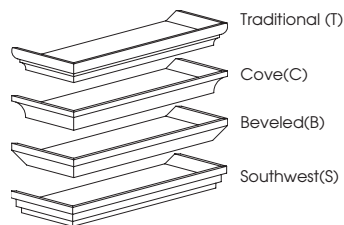

CROWN TOPS

Profile (T,C,B or S) Crown Tops (CT) Specify Depth 12, 18 or 21 (ie. BCTLC1821)	ALDER	BIRCH	HICKORY	OAK	RUSTIC ALDER	CHERRY	CHERRY	CHERRY	CHERRY
LC15	115	115	130	130	135	135	150	150	
LC18	115	115	130	130	135	135	150	150	
LC21	115	115	130	130	135	135	150	150	
LC24	115	115	130	130	135	135	150	150	
LC27	139	139	158	158	163	163	182	182	
LC30	139	139	158	158	163	163	182	182	
LC33	139	139	158	158	163	163	182	182	
LC36	139	139	158	158	163	163	182	182