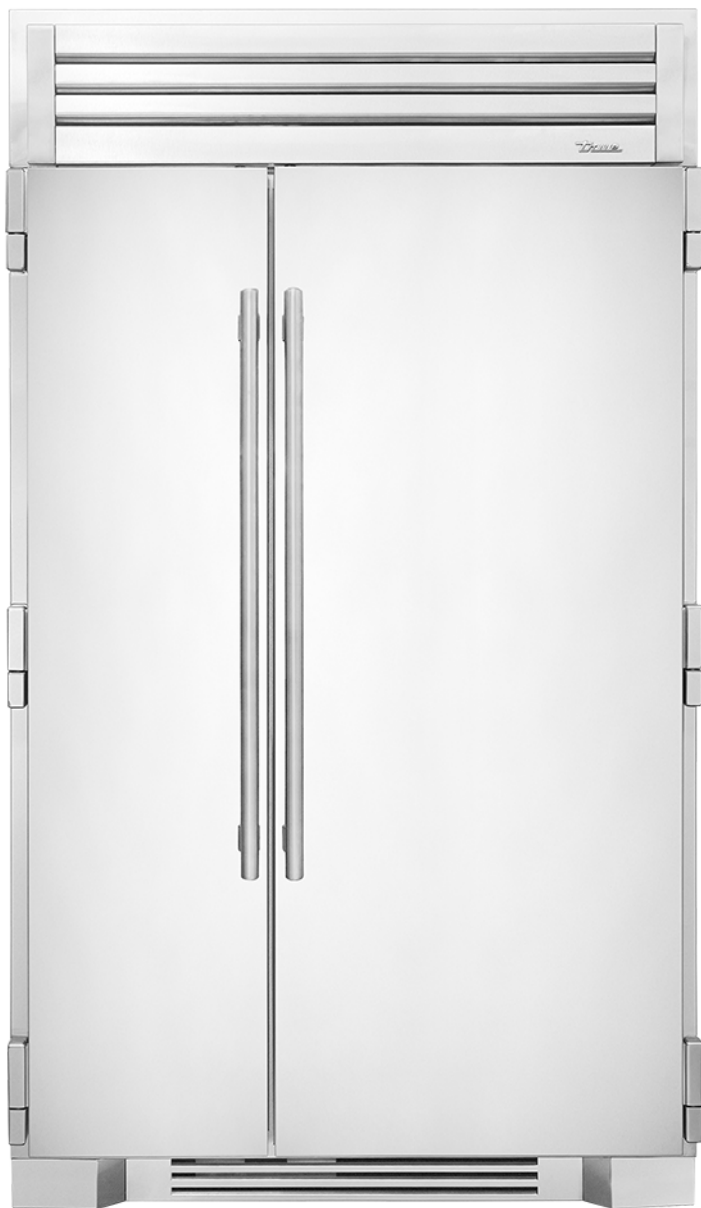

True®

24Inch Undercounter Freezer

- TUF-24-R/L-SS/OP-B (4.2ft²)
- TUF-24-D-SS/OP-B (4.1ft²)
- Trulimina[®] Lighting
- UL Rated for Outdoor Use
- 0 Degree Temperature
- -4 to 4 F adjustable temp range
- Energy Star

True[®]

24Inch Undercounter Freezer

- Door Models - (2) polished stainless steel wire shelves per section.
- Drawer Models - No bin dividers. Will develop pan kit.
- Will analyze glide out shelves, but longer term project.

true®

LAUNCH

- Official Introduction at KBIS 2016
- Estimated Availability - April 2016
- Collateral (spec sheet, price list, etc...) @ KBIS

DRAWER PRICING

- DEALER NET SS \$2699 / OP \$2549
- UMRP SS \$3599 / OP \$3399
- 25% MARGIN
- SPIFF = \$125

True®

DOOR PRICING

- DEALER NET SS \$2474/ OP \$2399
- UMRP SS \$3299/ OP \$3199
- 25% MARGIN
- SPIFF = \$125

true®

The TRUE 48

48inch side by side refrigerator/freezer

TR-48-SBS-SS-A

48"W x 28"D x 84"H (Proud Installation)