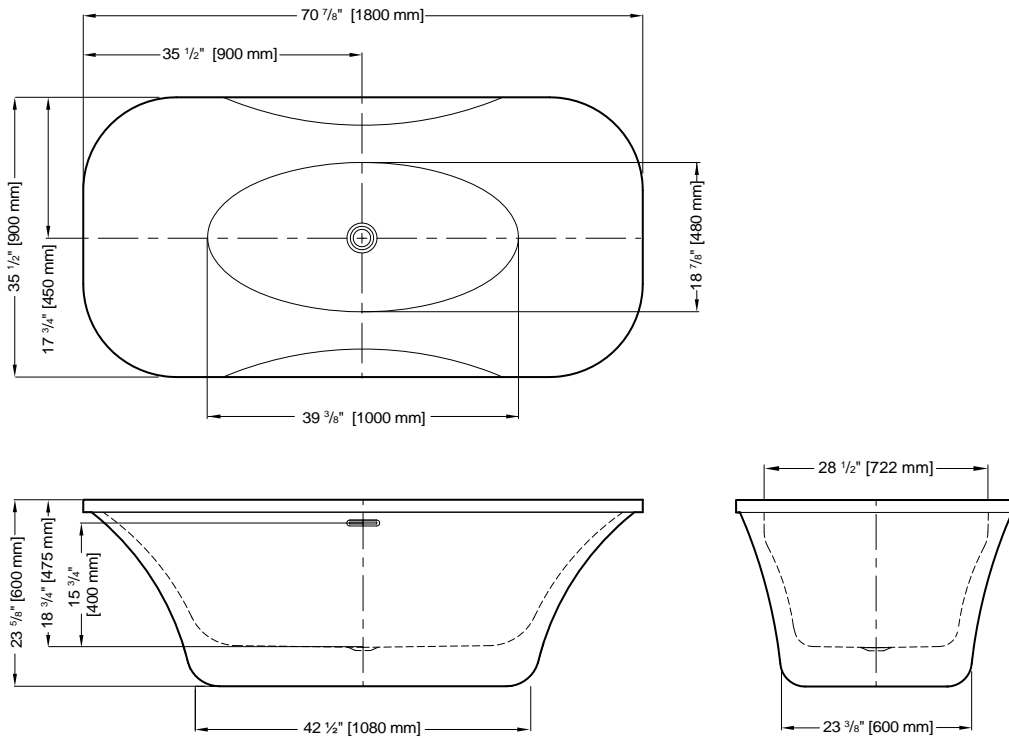

PRELUDE

70 7/8" L x 35 1/2" W x 23 5/8" H • Capacity: 74 US gal
1800 mm L x 900 mm W x 600 mm H • Capacity: 281 L

MODEL	PRICE	COLOR	DRAIN/OVERFLOW FINISH
BPR7035-18-11	$2,450	White	Chrome
BPR7035-18-25	$2,514	White	Brushed Nickel