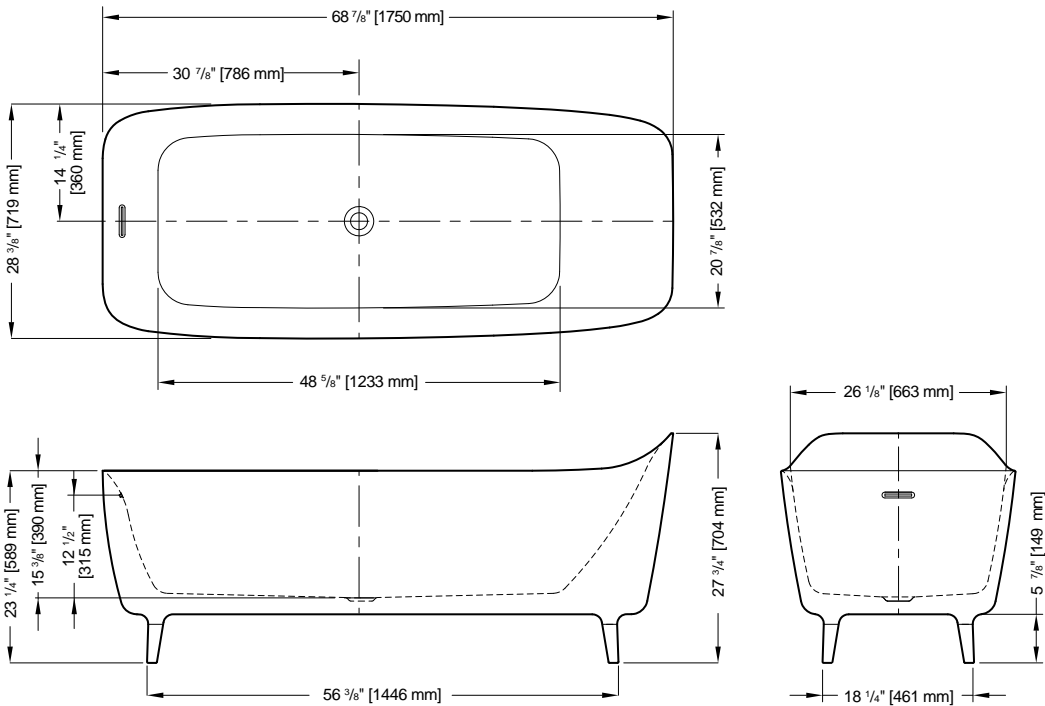

ENCORE

68 7/8" L x 28 3/8" W x 27 3/4" H • Capacity: 61 US gal
1750mm L x 719 mm W x 704 mm H • Capacity: 229 L

MODEL	PRICE	COLOR	DRAIN/OVERFLOW/ FEET FINISH
BEN6828-18-11	$4,638	White	Chrome
BEN6828-18-25	$4,702	White	Brushed Nickel