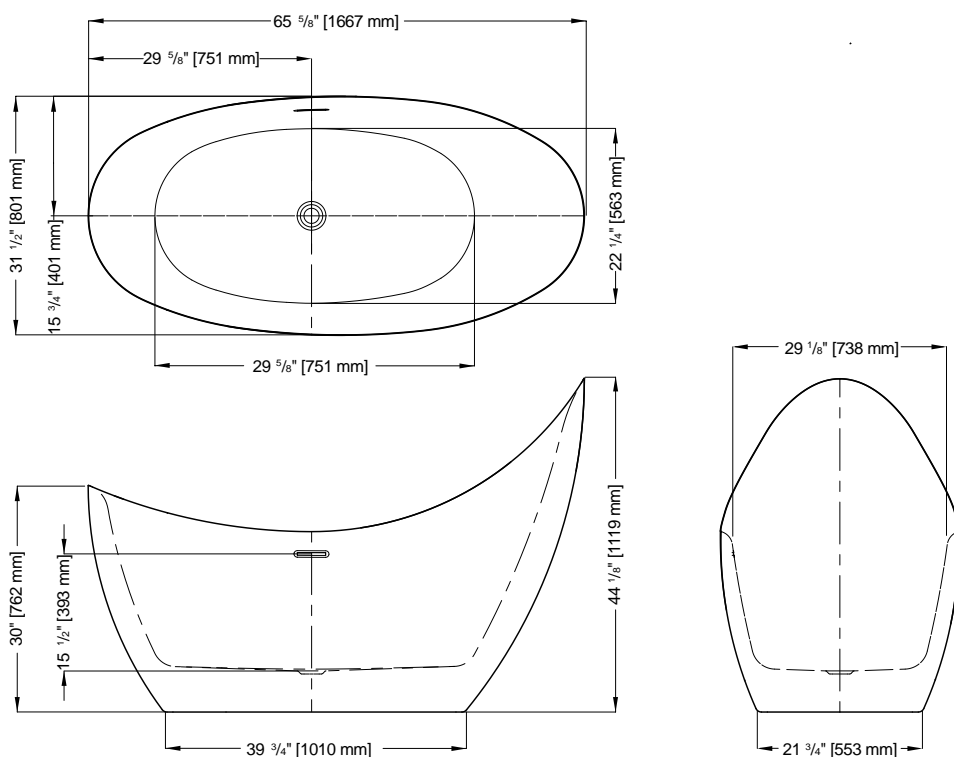

CRESCENT petite

new

65 5/8" L x 31 1/2" W x 44 1/8" H • 79 US gal
1667 mm L x 800 mm W x 1121 mm H • 300 L

MODEL	PRICE	COLOR	DRAIN/OVERFLOW FINISH
BCR6531-18-11	$3,696	White	Chrome
BCR6531-18-25	$3,760	White	Brushed Nickel