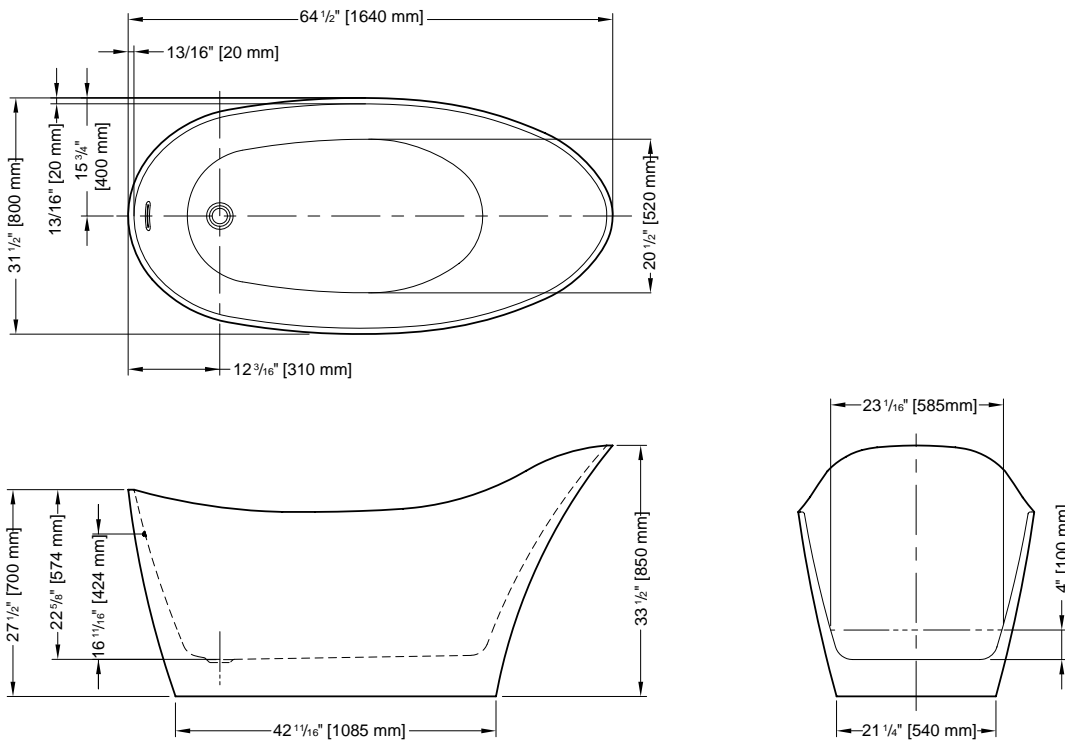

MOLTO

64 1/2" L x 31 1/2" W x 33 1/2" H • 67 US gal
1640 mm L x 800 mm W x 850 mm H • 253 L

MODEL	PRICE	COLOR	DRAIN/OVERFLOW FINISH
BM06431-18-11	$3,422	White	Chrome
BM06431-18-25	$3,486	White	Brushed Nickel