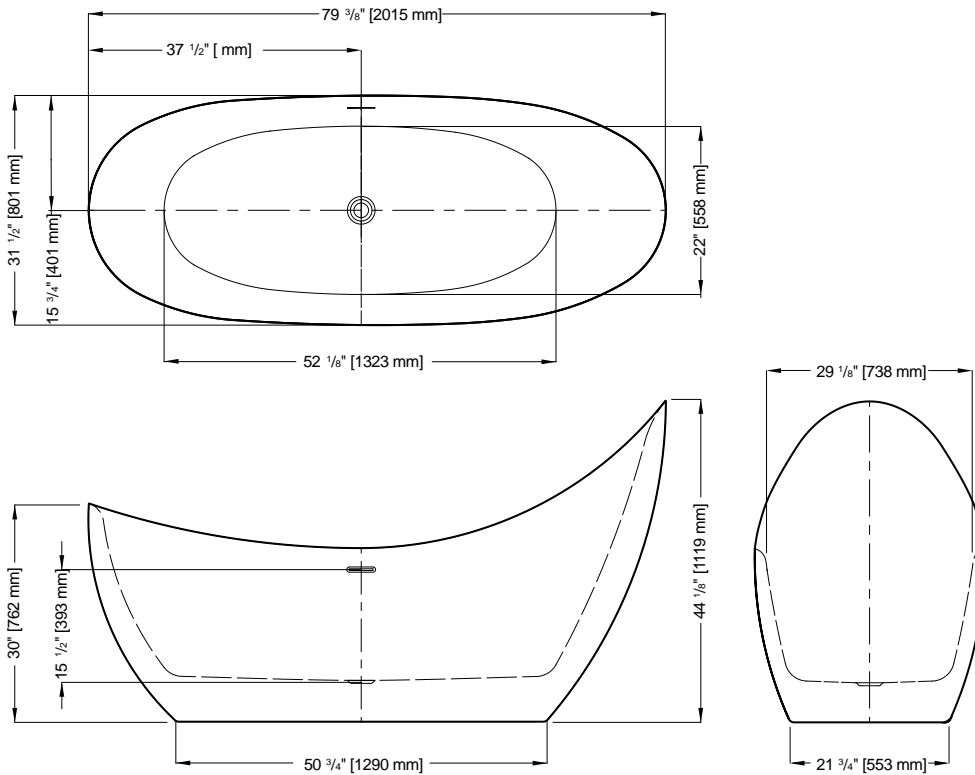

CRESCENT grande

new

79 3/8" L x 31 1/2" W x 44 1/8" H • Capacity: 64 US gal
2007 mm L x 800 mm W x 1121 mm H • Capacity: 242 L

MODEL	PRICE	COLOR	DRAIN/OVERFLOW FINISH
BCR7931-18-11	$3,892	White	Chrome
BCR7931-18-25	$3,956	White	Brushed Nickel