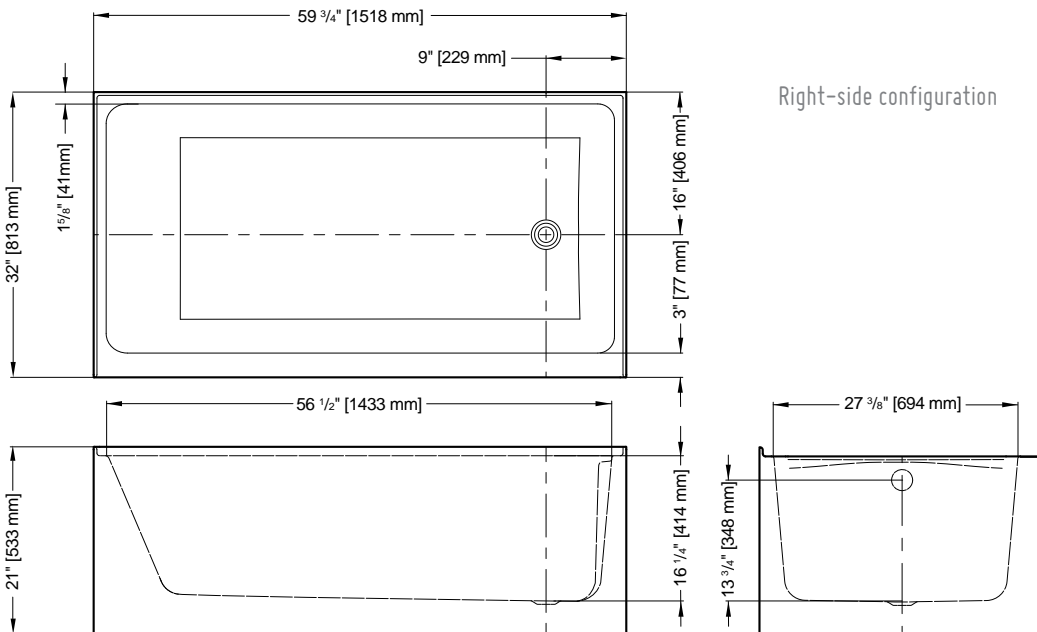

MUSE

new

59 3/4" L x 32" W x 21" H • Capacity: 80 US gal
1511 mm L x 81 mm W x 53 mm H • Capacity: 302 L

MODEL	PRICE	COLOR
BMU6032R-18	$1,672	White
BMU6032L-18	$1,672	White

BMU6032R

Right-side configuration

BMU6032L

Left-side configuration

Right-side configuration

Tolerance on dimensions: ± 1/4" (6 mm)

Lucite®

Lucite®

Waste and overflow are not included, must be purchased separately.