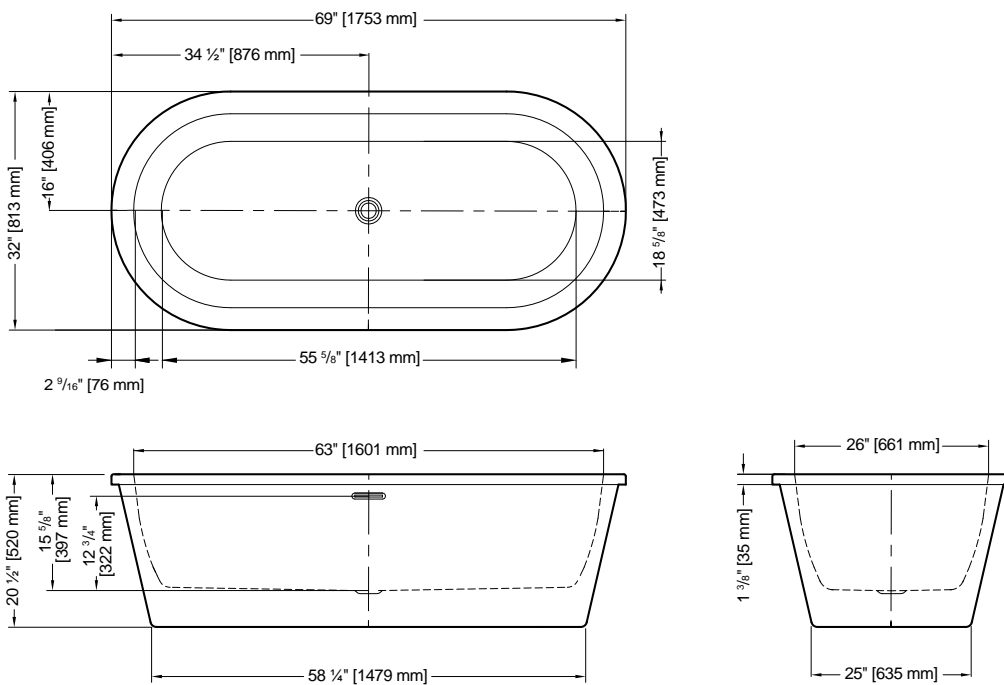

TRANQUILITY grande

69" L x 32" W x 20 1/2" H • Capacity: 58 US gal
1753 mm L x 813 mm W x 520 mm H • Capacity: 219 L

MODEL	PRICE	COLOR	DRAIN/OVERFLOW FINISH
BTR6932-18-11	$2,178	White	Chrome
BTR6932-18-25	$2,242	White	Brushed Nickel