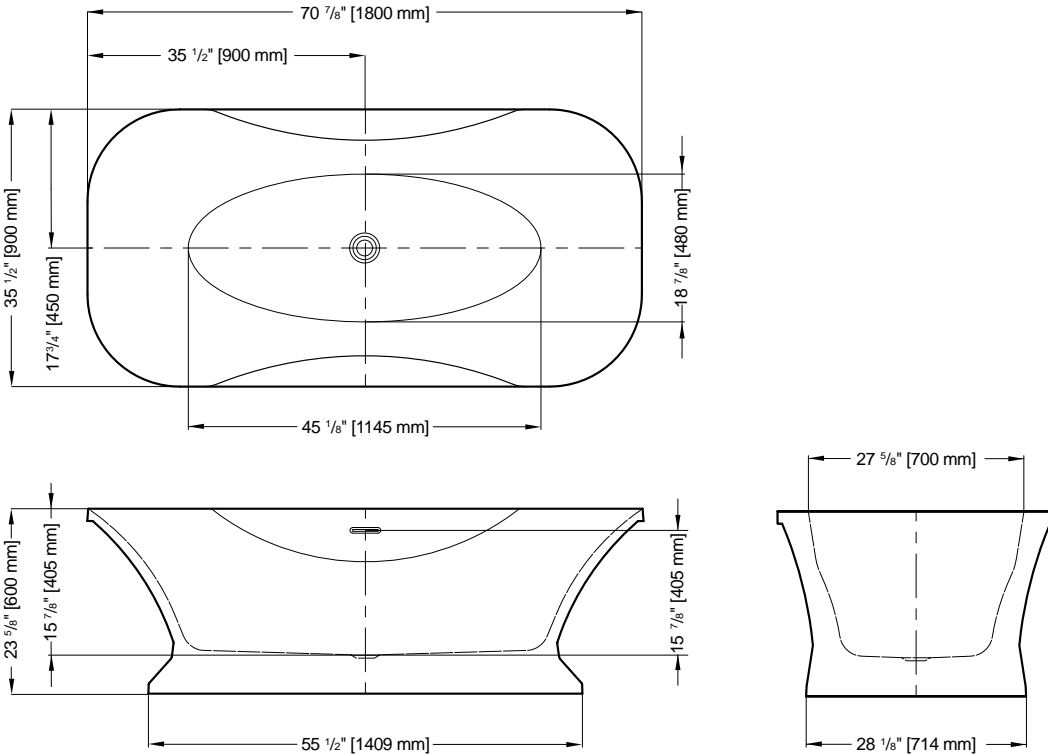

FORTISSIMO

70 7/8" L x 35 1/2" W x 23 5/8" H • Capacity: 74 US gal
1800 mm L x 900 mm W x 600 mm H • Capacity: 281 L

MODEL	PRICE	COLOR	DRAIN/OVERFLOW FINISH
BF07035-18-11	$2,955	White	Chrome
BF07035-18-25	$3,019	White	Brushed Nickel