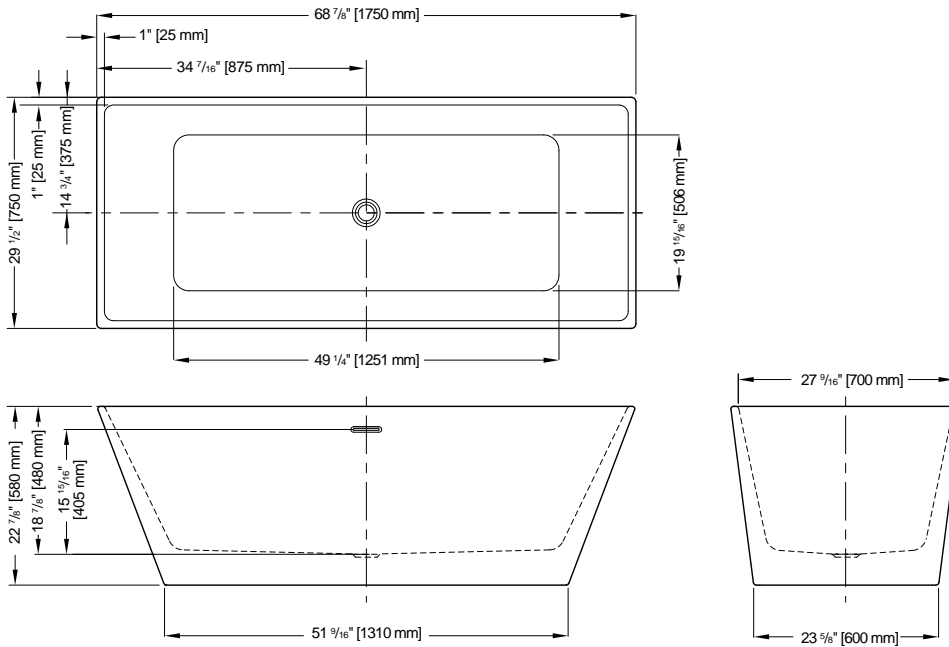

CALANDO grande

68 7/8" L x 29 1/2" W x 22 7/8" H • Capacity: 88 US gal
1750 mm L x 750 mm W x 580 mm H • Capacity: 331 L

MODEL	PRICE	COLOR	DRAIN/OVERFLOW FINISH
BCA6829 -18-11	$3,086	White	Chrome
BCA6829 -18-25	$3,150	White	Brushed Nickel