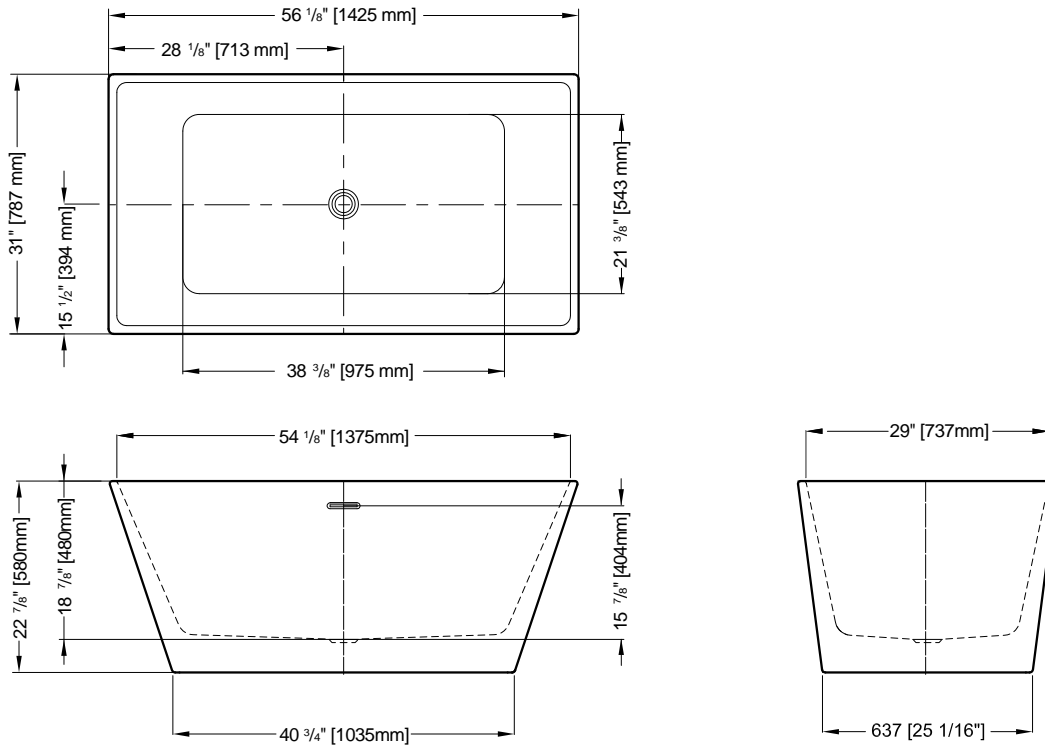

CALANDO petite

new

56 1/8" L x 31" W x 22 7/8" H • Capacity: 77 US gal
1425 mm L x 787 mm W x 580 mm H • Capacity: 292 L

MODEL	PRICE	COLOR	DRAIN/OVERFLOW FINISH
BCA5631 -18-11	$2,782	White	Chrome
BCA5631 -18-25	$2,846	White	Brushed Nickel