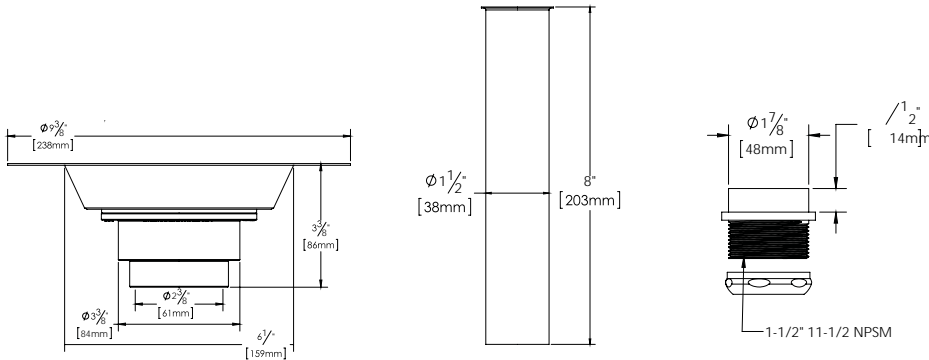

1-1/2" pipe size connection

Flanged Tailpiece
Attaches to 314DC Series
Direct/Offset Bath Wastes.

Chrome Plated
Brass Nut and
Poly Washer to be
installed on drain.

Includes

1. 1 Rapid Connect® drain assembly
2. 2 1 1/2", 17G chrome plated brass flanged tailpiece with nut
3. 3 Protective film over opening keeps out debris during Rough-in stage
4. 4 Cardboard cutting template

Please see installation manual for accurate scale

Cast Iron model:

DRAINRC-CI $359

Features

- 18 gauge epoxy coated metal deck flange
- Rapid Connect® is a freestanding tub rough-in (install before tile installation)
- Designed to be installed in an 8"/10" joist space
- Can be installed with waterproofing membrane

Certification

Installation Tips

- Use 6.5" hole saw to cut sub floor (not included)
- Cutting template included
- Secure deck flange with 6 screws (not included)
- Do not cut the brass tailpiece as this may cause a leak
- Simply slip brass tail into the rapid connect and your water tight installation is complete