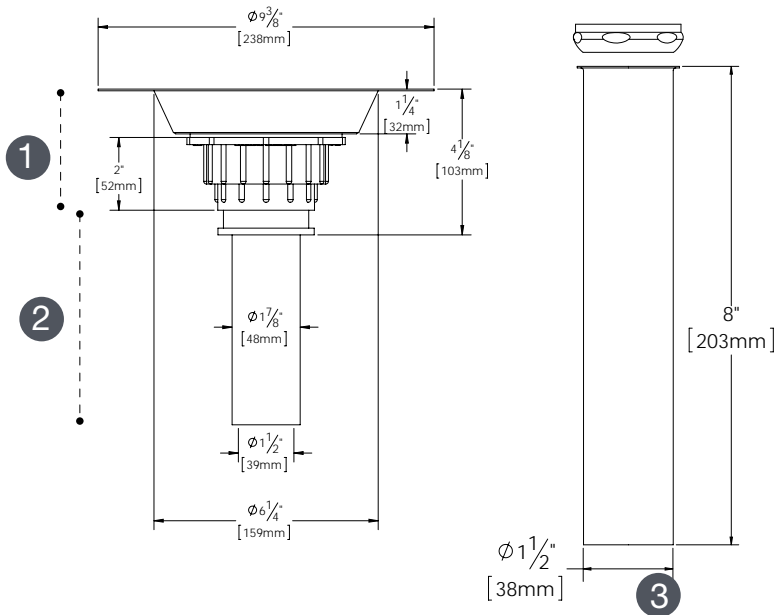

RapidConnect® Drain

Freestanding tub
installation made easy

Includes

1. 1 Rapid Connect® drain assembly
2. 2 1-1/2" DWV ABS or PVC tailpiece
3. 3 Chrome finish brass flanged tailpiece with lock nut and poly washer
4. 4 Cardboard cutting template

ABS model: **DRAINRC-ABS $299**
PVC model: **DRAINRC-PVC $299**

Please see installation manual for accurate scale

Features

- 18 gauge epoxy coated metal deck flange
- Rapid Connect® is a freestanding tub rough-in (install before tile installation)
- Designed to be installed in an 8"/10" joist space
- Can be installed with waterproofing membrane

Certification

Installation Tips

- Use 6.5" hole saw to cut sub floor (not included)
- Cutting template included
- Secure deck flange with 6 screws (not included)
- Do not cut the brass tailpiece as this may cause a leak
- Simply slip brass tail into the rapid connect and your water tight installation is complete