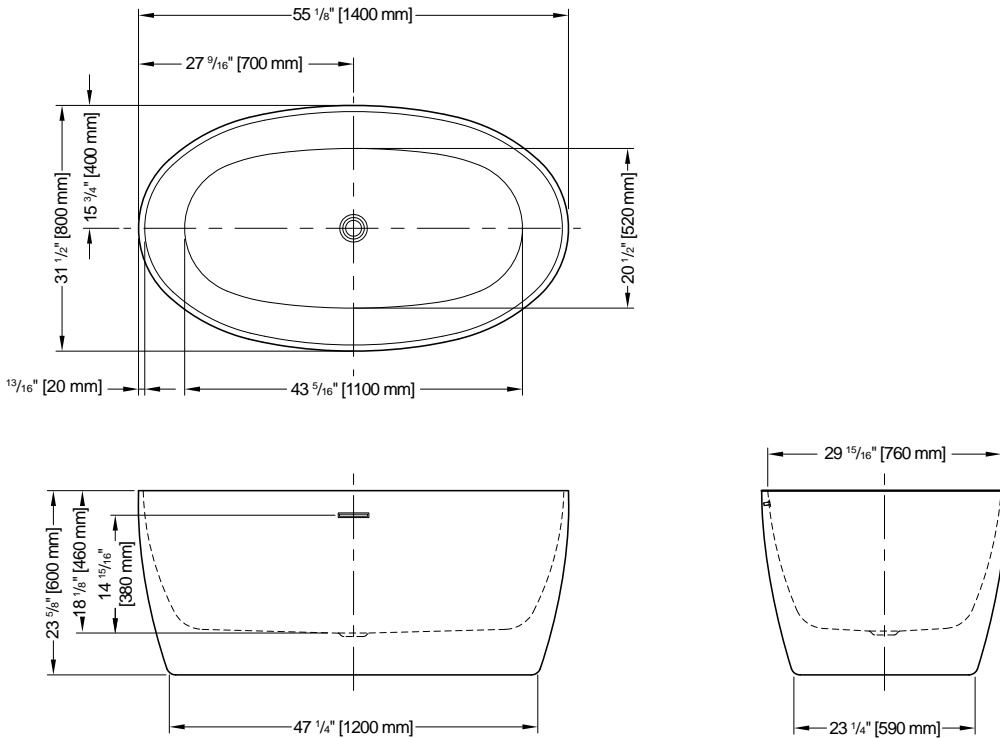

VOCE petite

55 1/8" L x 31 1/2" W x 23 5/8" H • Capacity: 67 US gal
1400 mm L x 800 mm W x 600 mm H • Capacity: 254 L

MODEL	PRICE	COLOR	DRAIN/OVERFLOW FINISH
BV05531-18-11	$2,877	White	Chrome
BV05531-18-25	$2,941	White	Brushed Nickel