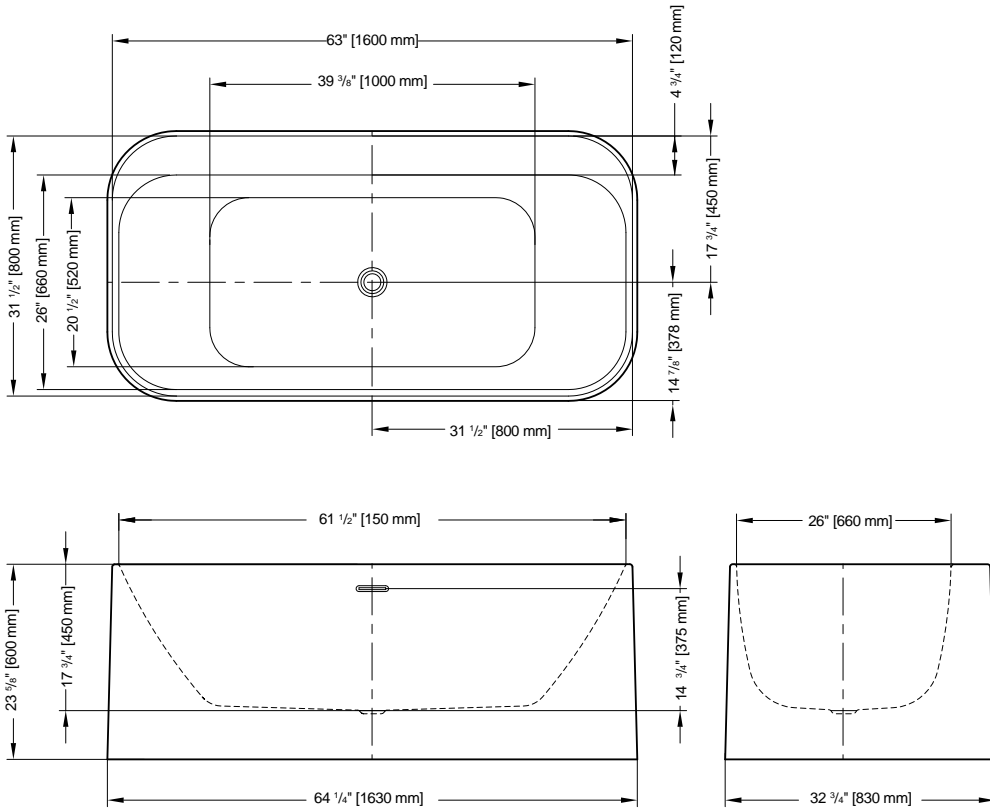

Tolerance on dimensions: ± 1/4" (6 mm)

To receive the full size paper template for this tub model, simply send us a request indicating code **TMPBVO5531**. We will gladly mail it to you at no charge.

Lucite®

Tolerance on dimensions: ± 1/4" (6 mm) Faucet location must be to the right or left of slotted overflow

To receive the full size paper template for this tub model, simply send us a request indicating code **TMPBCE6331**. We will gladly mail it to you at no charge.