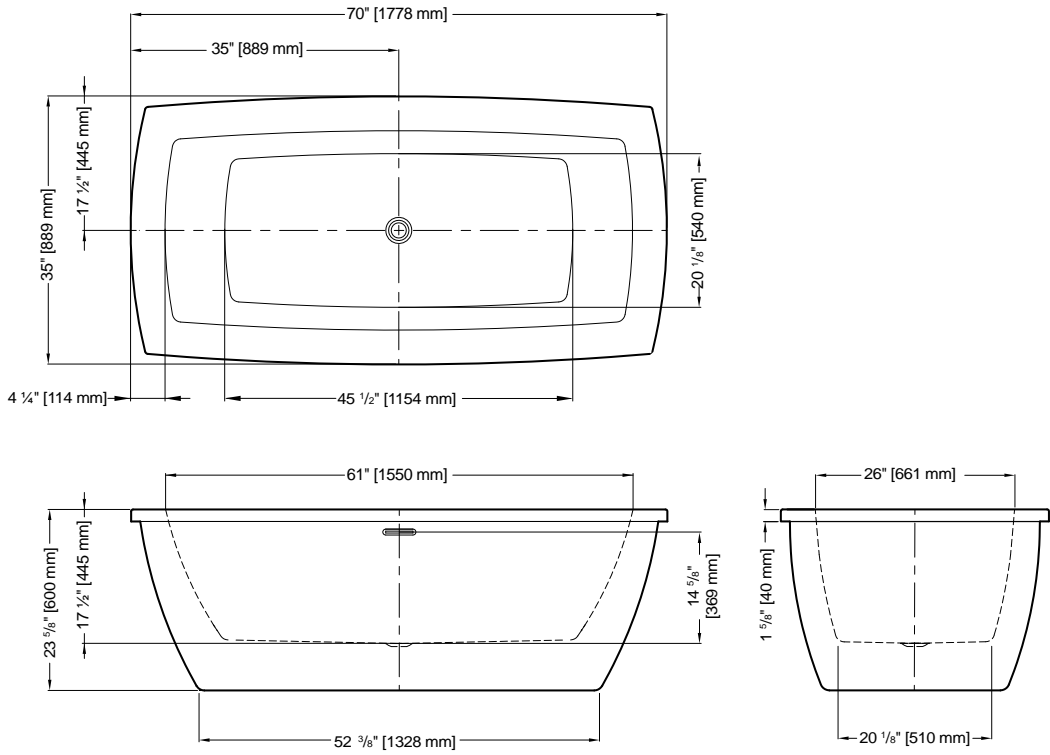

SERENADE

70" L x 35" W x 23 5/8" H • Capacity: 66 US gal
1778 mm L x 889 mm W x 600 mm H • Capacity: 250 L

MODEL	PRICE	COLOR	DRAIN/OVERFLOW FINISH
BSE7035-18-11	$2,426	White	Chrome
BSE7035-18-25	$2,490	White	Brushed Nickel