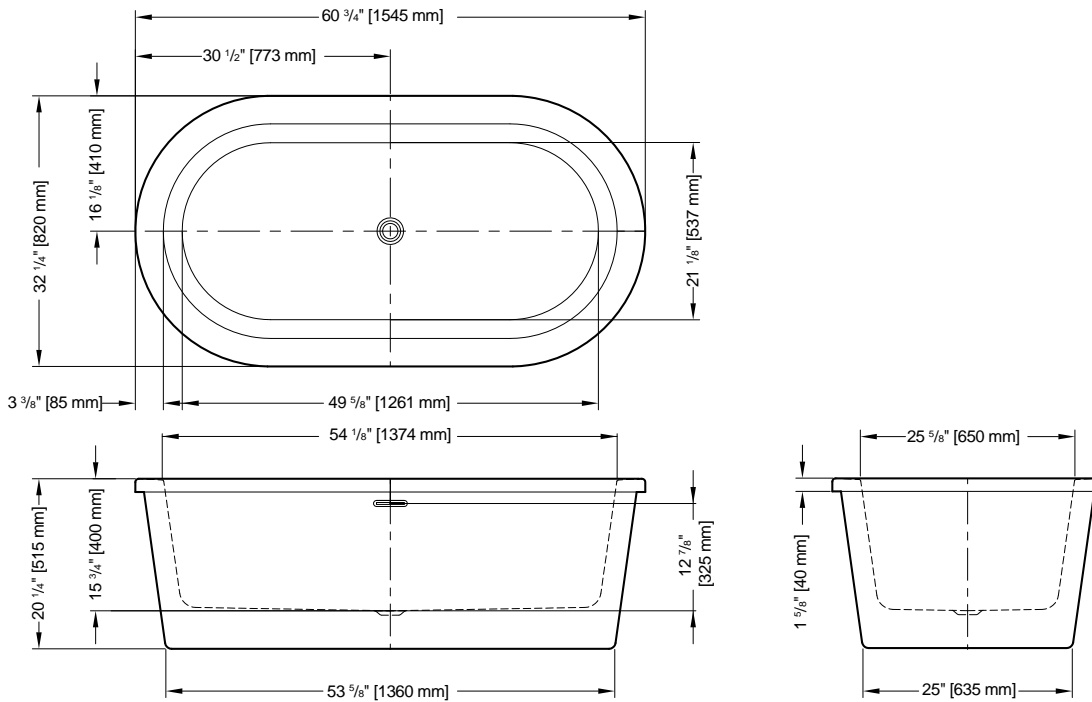

TRANQUILITY petite

60 3/4" L x 32 1/4" W x 20 1/4" H • 58 US gal
1545 mm L x 820 mm W x 515 mm H • 220 L

MODEL	PRICE	COLOR	DRAIN/OVERFLOW FINISH
BTR6032-18-11	$2,192	White	Chrome
BTR6032-18-25	$2,256	White	Brushed Nickel