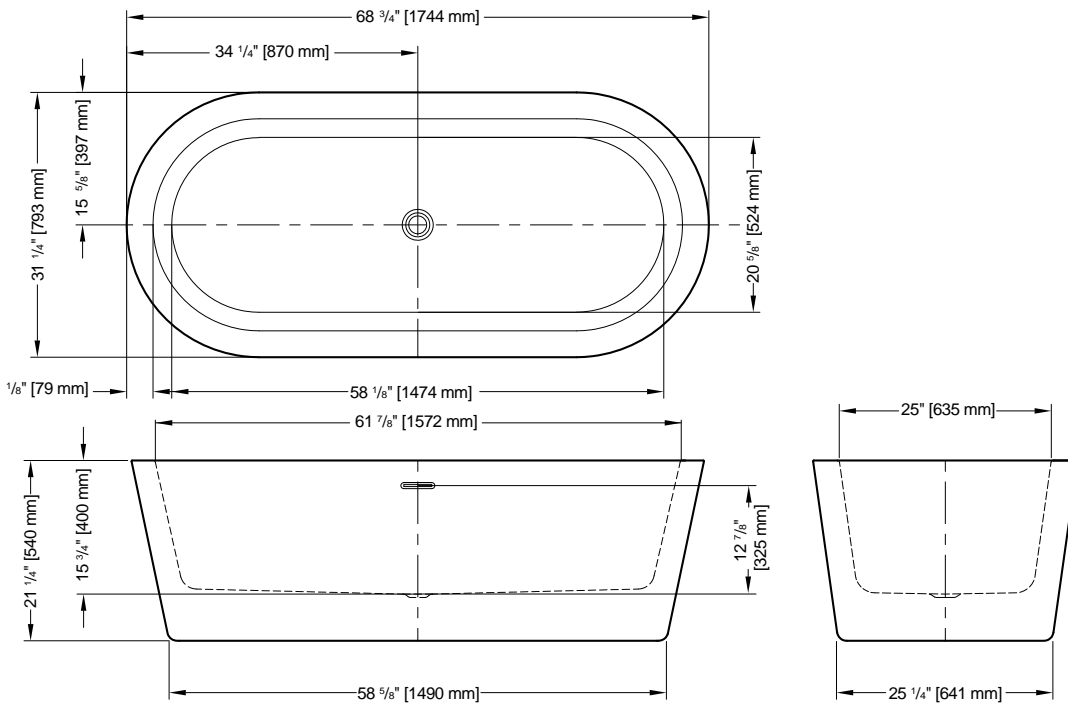

ADAGIO

68 3/4" L x 31 1/4" W x 21 1/4" H • Capacity: 59 US gal
1744mm L x 793 mm W x 540 mm H • Capacity: 223 L

MODEL	PRICE	COLOR	DRAIN/OVERFLOW FINISH
BAD6831-18-11	$2,562	White	Chrome
BAD6831-18-25	$2,626	White	Brushed Nickel

Shown with KINETIK shower door