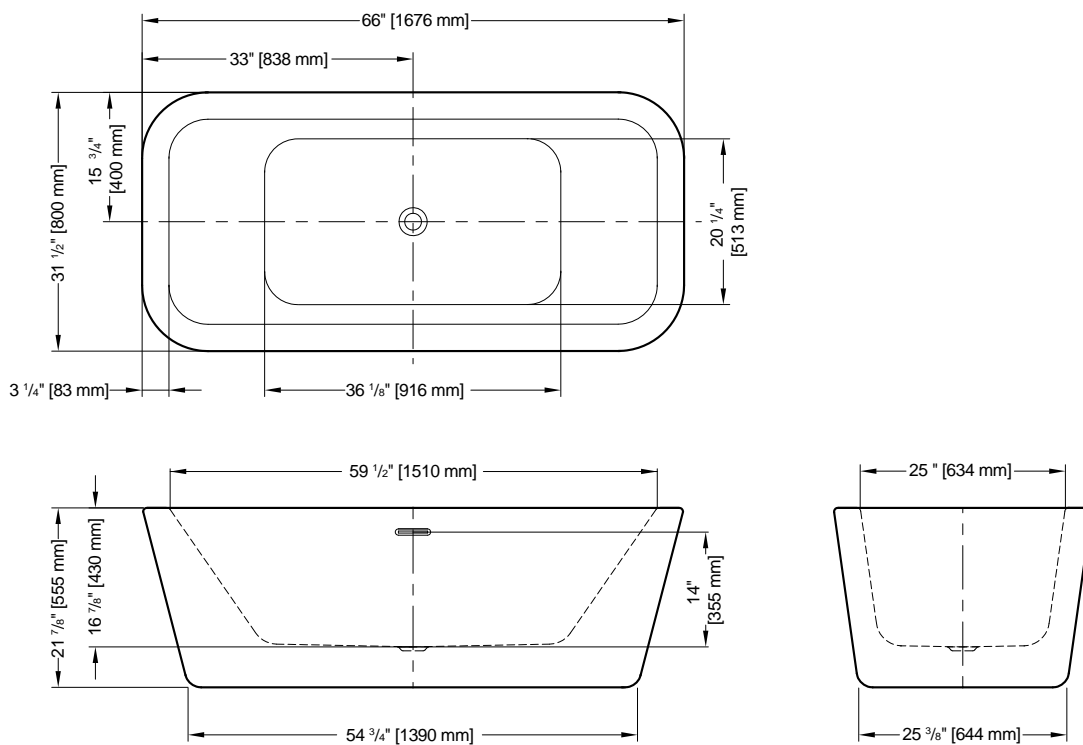

VIVACE

66" L x 31 1/2" W x 21 7/8" H • Capacity: 58 US gal
1676 mm L x 800 mm W x 555 mm H • Capacity: 220 L

MODEL	PRICE	COLOR	DRAIN/OVERFLOW FINISH
BVI6631-18-11	$2,638	White	Chrome
BVI6631-18-25	$2,702	White	Brushed Nickel

Shown with PLATINUM KARA shower