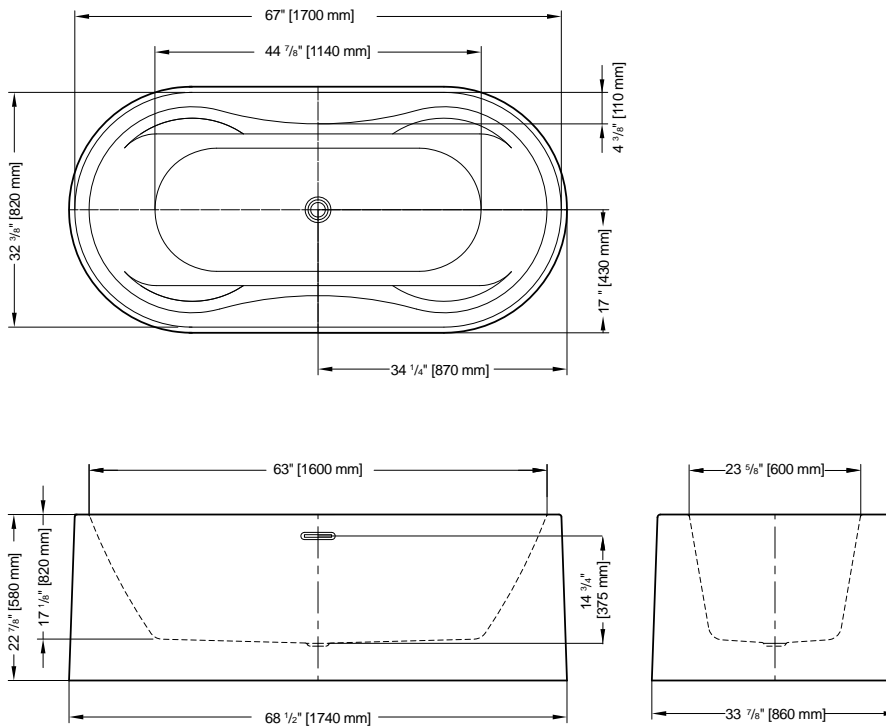

STANZA

new

67" L x 32 3/8" W x 22 7/8" H • Capacity: 62 US gal
1700 mm L x 822 mm W x 580 mm H • Capacity: 236 L

MODEL	PRICE	COLOR	DRAIN/OVERFLOW FINISH
BST6732-18-11	$2,782	White	Chrome
BST6732-18-25	$2,846	White	Brushed Nickel