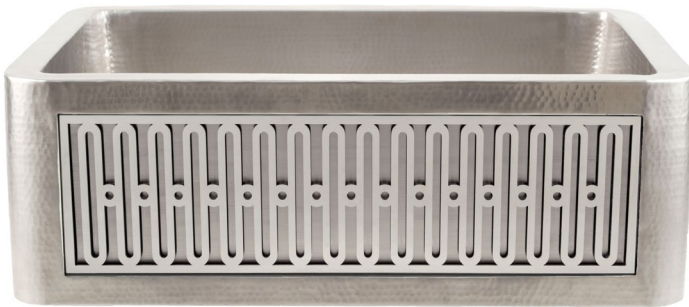

FARMHOUSE SINKS
WITH INSET APRON FRONT

PNL04

PNL05

PNL06

PNL07

PNL08

PNL09

INSET APRON FRONT FARMHOUSE
HAMMERED STAINLESS STEEL
30" X 20" X 10" OD - 3.5" DRAIN
C070-30 SS - \$3700 LIST
INCLUDES STAINLESS STEEL INSET
OTHER STYLES AVAILABLE AT ADDITIONAL COST

INSET APRON FRONT FARMHOUSE
SMOOTH STAINLESS STEEL
30" X 20" X 10" OD - 3.5" DRAIN
C071-30 SS - \$1600 LIST
INCLUDES STAINLESS STEEL INSET
OTHER STYLES AVAILABLE AT ADDITIONAL COST