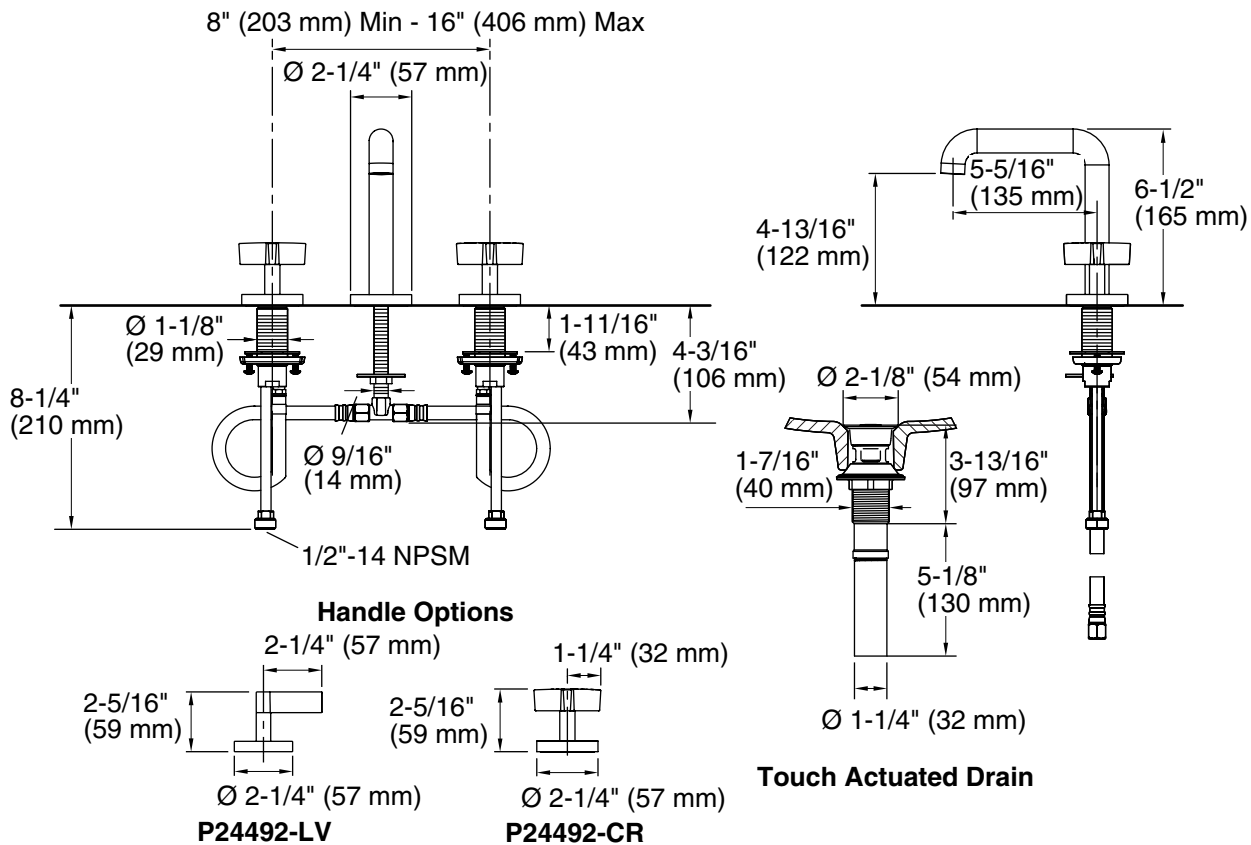

## One™ Basin Set, Tall Spout

### FEATURES

- Solid brass construction for durability and reliability
- Two-handle, widespread lavatory faucet for 8" (203 mm) to 16" (406 mm) centers
- 1.5 gal/min (5.7 l/min) maximum flow rate
- Includes Soft Touch drain
- Quarter-turn washerless ceramic disc valves
- Complements the One collection

### SPECIFIED MODEL

Model	Description	Finishes				
P24492-CR	One Basin Set, Tall Spout, Cross Handles	<input type="checkbox"/> CP Polished Chrome	<input type="checkbox"/> AD Nickel Silver	<input type="checkbox"/> AG Brushed Nickel	<input type="checkbox"/> GN Gunmetal	<input type="checkbox"/> ULB Unlacquered Brass
P24492-LV	One Basin Set, Tall Spout, Lever Handles	<input type="checkbox"/> CP Polished Chrome	<input type="checkbox"/> AD Nickel Silver	<input type="checkbox"/> AG Brushed Nickel	<input type="checkbox"/> GN Gunmetal	<input type="checkbox"/> ULB Unlacquered Brass