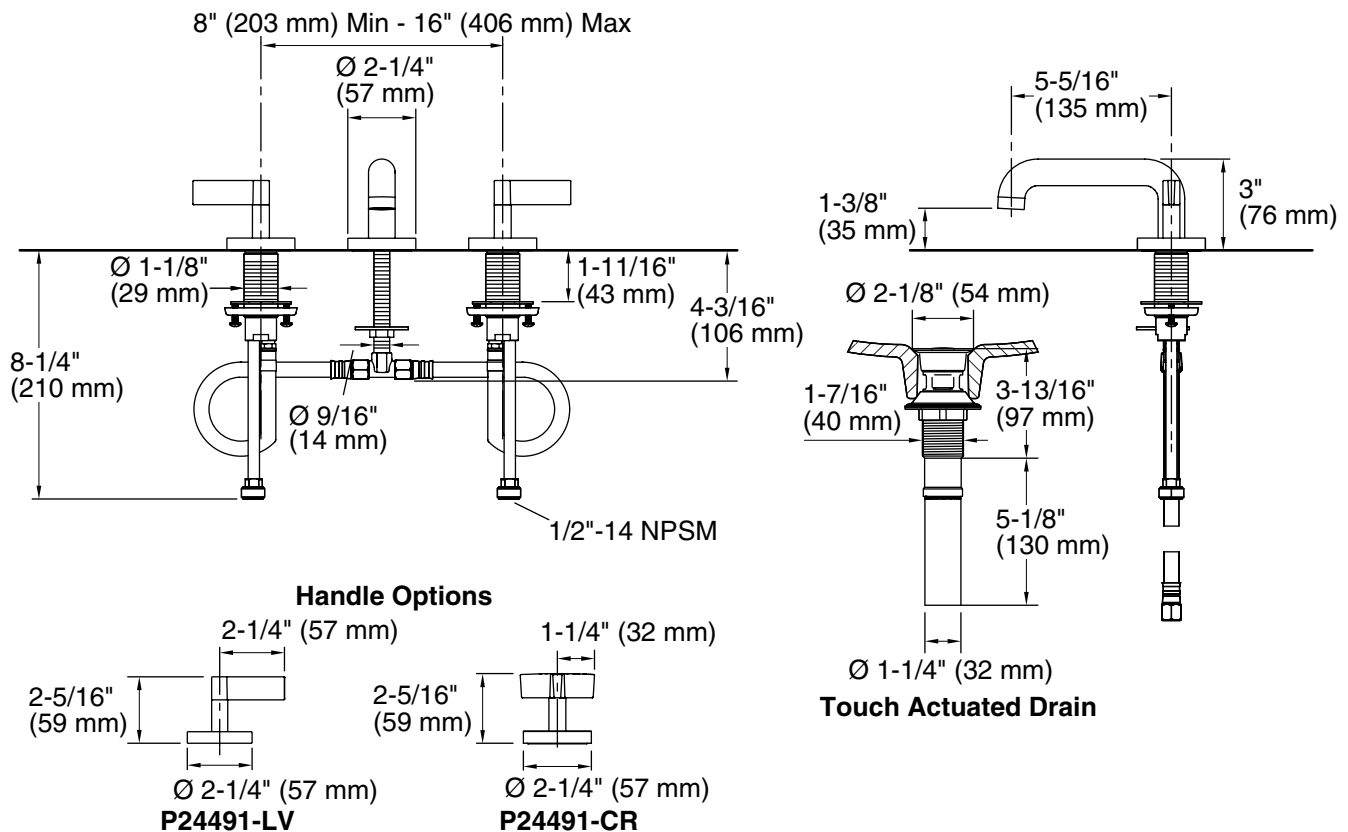

### FEATURES

- Solid brass construction for durability and reliability
- Two-handle, widespread lavatory faucet for 8" (203 mm) to 16" (406 mm) centers
- 1.5 gal/min (5.7 l/min) maximum flow rate
- Includes Soft Touch drain
- Quarter-turn washerless ceramic disc valves
- Complements the One collection

## P24491

SPECIFIED MODEL						
Model	Description	Finishes				
P24491-CR	One Basin Set, Low Spout, Cross Handles	<input type="checkbox"/> CP Polished Chrome	<input type="checkbox"/> AD Nickel Silver	<input type="checkbox"/> AG Brushed Nickel	<input type="checkbox"/> GN Gunmetal	<input type="checkbox"/> ULB Unlacquered Brass
P24491-LV	One Basin Set, Low Spout, Lever Handles	<input type="checkbox"/> CP Polished Chrome	<input type="checkbox"/> AD Nickel Silver	<input type="checkbox"/> AG Brushed Nickel	<input type="checkbox"/> GN Gunmetal	<input type="checkbox"/> ULB Unlacquered Brass