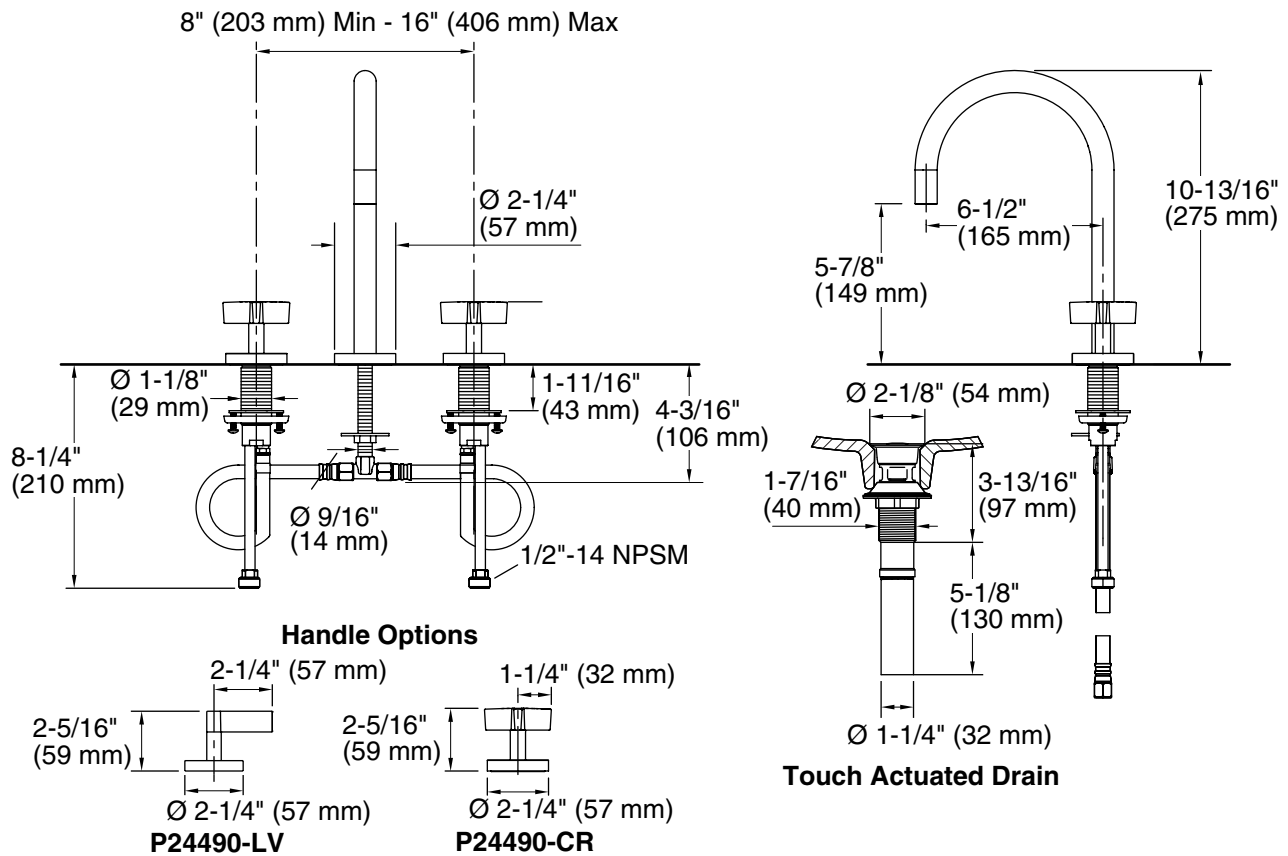

### FEATURES

- Solid brass construction for durability and reliability
- Two-handle, widespread lavatory faucet for 8" (203 mm) to 16" (406 mm) centers
- 1.5 gal/min (5.7 l/min) maximum flow rate
- Includes Soft Touch drain
- Quarter-turn washerless ceramic disc valves
- Complements the One collection

### SPECIFIED MODEL

Model	Description	Finishes				
P24490-CR	One Basin Set, Gooseneck Spout, Cross Handles	<input type="checkbox"/> CP Polished Chrome	<input type="checkbox"/> AD Nickel Silver	<input type="checkbox"/> AG Brushed Nickel	<input type="checkbox"/> GN Gunmetal	<input type="checkbox"/> ULB Unlacquered Brass
P24490-LV	One Basin Set, Gooseneck Spout, Lever Handles	<input type="checkbox"/> CP Polished Chrome	<input type="checkbox"/> AD Nickel Silver	<input type="checkbox"/> AG Brushed Nickel	<input type="checkbox"/> GN Gunmetal	<input type="checkbox"/> ULB Unlacquered Brass