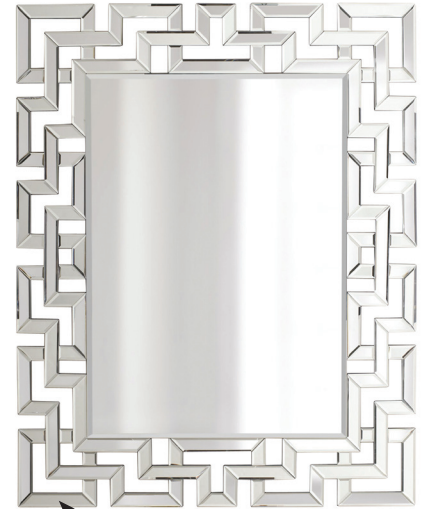

NEW
AVAILABLE TO SHIP
JANUARY 2015

MODERN LUXE

BY *Afina*

Contemporary Openwork Decorative Wall Mirrors

All frames are mirrored glass also.

All Modern Luxe Wall Mirrors are all mirrored glass, including frame, and come with eyelet hooks mounted on back for vertical or horizontal installation.

	Product Code	Overall Dimensions	List Price
	ML-3042-R	30" x 42" Rectangle	\$875
		Set up to be hung vertical or horizontal.	
	ML-3242-S	32" x 42" Scallop	\$895
		Set up to be hung vertical or horizontal.	
	ML-3242-R	32" x 42" Rectangle	\$895
		Set up to be hung vertical or horizontal.	

	Product Code	Overall Dimensions	List Price
	ML-2431-O	24" x 31" Oval	\$725
		Set up to be hung vertical or horizontal.	
	ML-36-R	36" Round	\$850
	ML-2842-O	28" x 42" Octagon	\$775
		Set up to be hung vertical or horizontal.	

All frames are mirrored glass with “open work.”