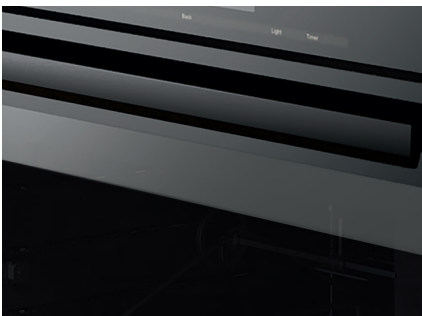

PureLine - Obsidian Black

H 6680 BP Convection Oven

Design for Life

SensorTronic controls clearly present menu content

Black Silhouette handle

Roast probe for perfect results

For custom cabinetry:
To match Miele's Obsidian Black finish,
use RAL 9005 Jet Black.

Pricing:

MODEL	UMRP/MAP	RETAIL
H 6680 BP 24" Convection Oven Obsidian Black	\$4,299	\$4,499

Features:

- SensorTronic controls: 5-line TFT display with laterally positioned sensor controls that clearly present menu content
- Self Clean Oven
- 18 Operating Modes
- Rapid PreHeat
- MasterChef menu offers over 100 food types to cook to perfection
- Roast probe for perfect roasting results
- Favorites - up to 20 recipes
- Sabbath Program
- CleanGlass Door
- Timer
- TwinPower Fans provide optimum and even distribution of hot air
- Soft Open and Soft Close for an easier handling
- The simple yet sleek black Silhouette handle seems to float enhancing its modern design lines

MODEL OVERVIEW
Width: 30"
Design: PureLine
Finish: Obsidian Black
Introduction Date: 7/27/2015
Item Numbers: 22668023USA
EAN Numbers: 4002515580271
Dimensions: 29 ¹³ / ₁₆ "W x 28 ⁵ / ₈ "H x 23 ³ / ₄ "D