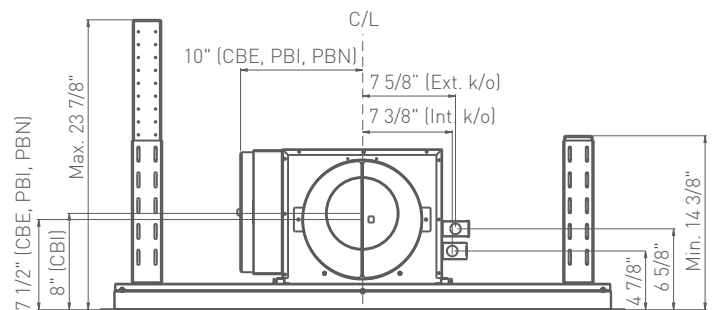

ARC

LUX

ISLAND

ZEPHYR

ZEPHYRONLINE.COM

Side