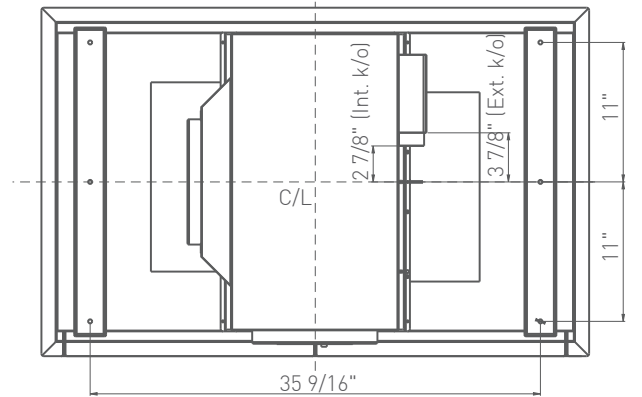

ARC

LUX

ISLAND

ZEPHYR

ZEPHYRONLINE.COM

Top