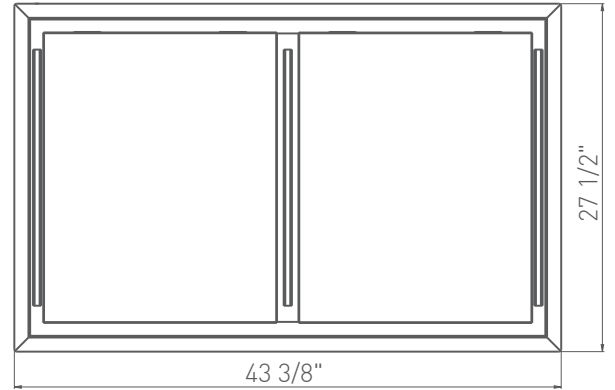

ARC

LUX

ISLAND

ZEPHYR

ZEPHYRONLINE.COM

Front