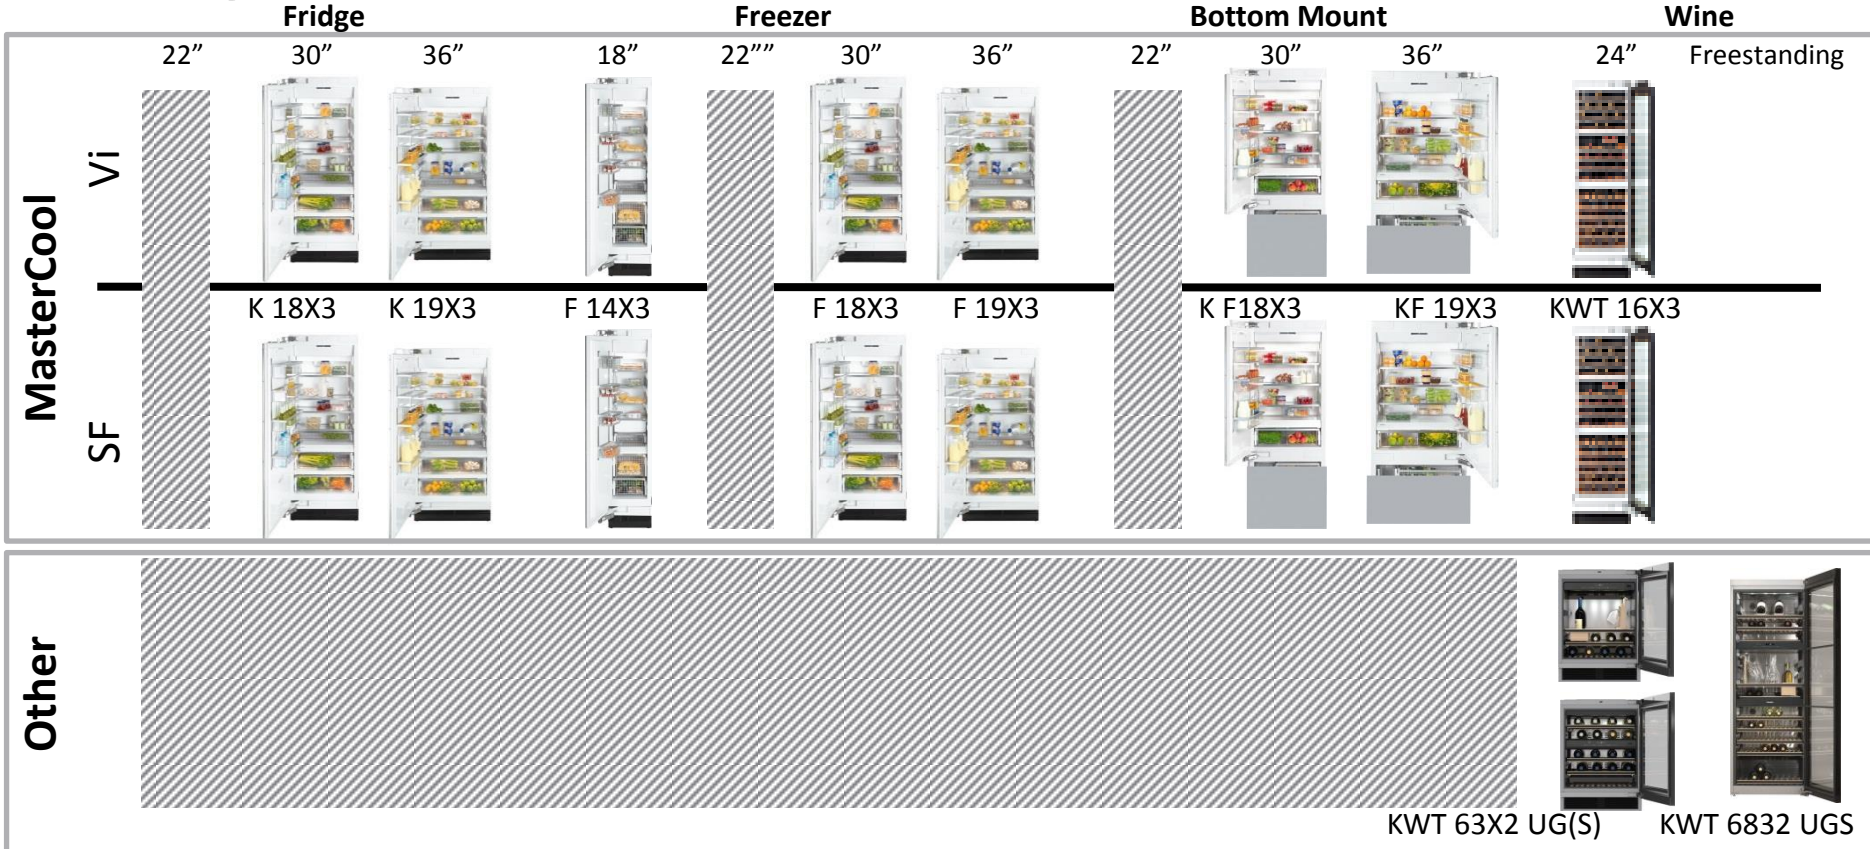

**Introducing:  
Miele PerfectCool Series**

**KFNS 37692 iDE  
22" Bottom Mount Fridge/Freezer**

## Current Status Refrigeration

# Refrigeration Portfolio Overview

- Current Portfolio with MasterCool and Wine units.
- Various MasterCool configurations: 30" 36" 48" 60" 66" 72"