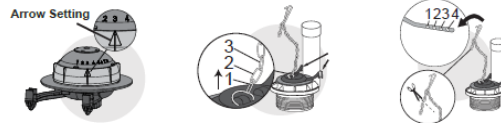

Oberon™ F Single-Handle Faucet – TL370SD

Product No.	List Price & UPC	Description
	#CP	
TL370SD	\$220 739268280960	<ul style="list-style-type: none"> • WaterSense certified low-flow 1.5 gpm (5.7 lpm) faucet • Single-lever handle with hot and cold color indicator • Durable ceramic disc mixing cartridge • Metal pop-up drain assembly included

Sales Conditions

1. Items are available for immediate order processing. Shipping starts on 03/16/15
2. For pricing and freight, the Residential Faucet and Standard Freight programs apply

Universal Flapper THU499S

The new universal flapper is designed to accommodate all toilets requiring a three-inch flapper and will replace the current models as listed below.

Product No.	List Price & UPC
THU499S	\$14 739268278561