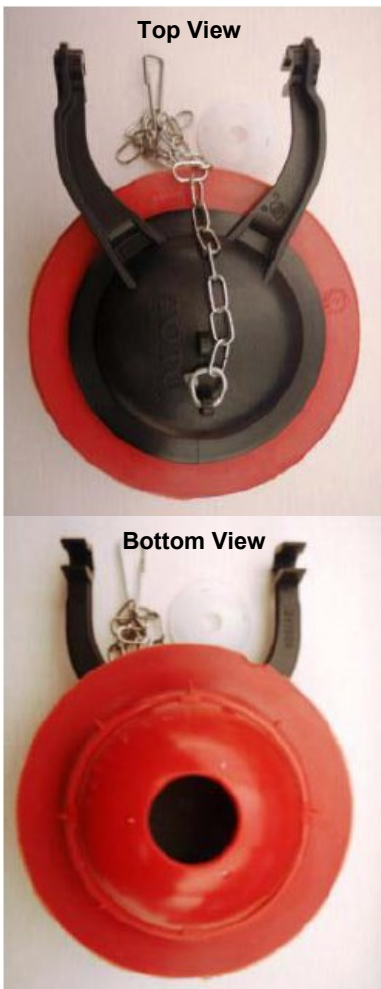

Sales Conditions

1. Items are available for immediate order processing. Shipping starts on 03/16/15
2. For pricing and freight, the Residential Faucet and Standard Freight programs apply

Universal Flapper THU499S

The new universal flapper is designed to accommodate all toilets requiring a three-inch flapper and will replace the current models as listed below.

Product No.	List Price & UPC
THU499S	\$14 739268278561