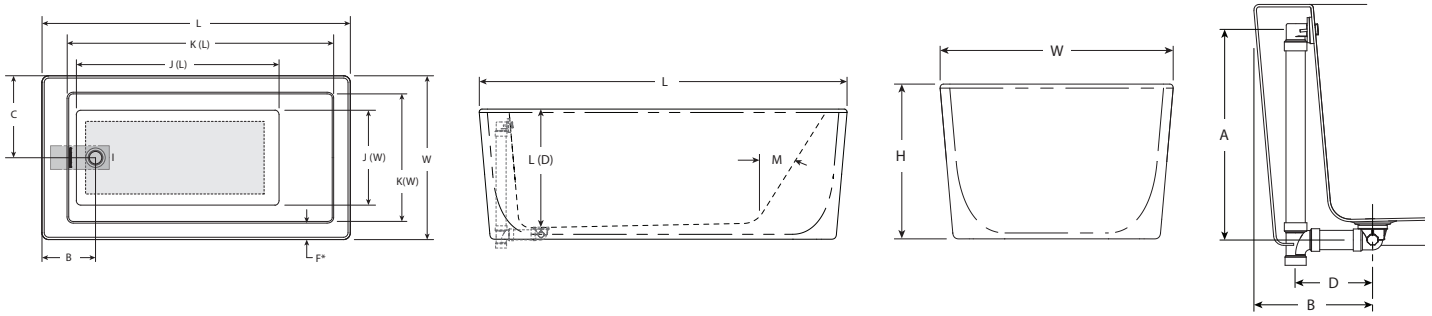

## Quick Reference Guide

- Bold design meets modern simplicity with seamless finishing
- High-gloss acrylic material for durability and ease of cleaning
- Linear overflow drain complements the look
- Generous 18.5" soaking depth
- IAPMO/cUPC certified
- Available in Soaking experience

### ELARA® 6836 FREESTANDING

 68"L x 36"W x 24"H Universal End Drain

Hydrotherapy Experience	Experience	Drain	Equipment Location	Controls	Lighting Availability	Heater	Product Code / White	List Price W - White
SOAKING BATH	B	U	X	X	None	No	ELF6836 BUX XXX W	\$2,850

### MUST BUY!

Product Description	Product Color	Product Code	List Price
Linear overflow drain kit	Chrome	MF35827	\$130
	Brushed Nickel	MF35826	\$182
	Oil-Rubbed Bronze	MF35845	\$182

Letter	Description	Elara® Freestanding Soaking Bath
-	Product Weight (unfilled)	145 lb
-	Floor Loading (filled)	68.9 lb/ft <sup>2</sup>
-	Operating Gallons	89 Gal (Max)
L	Outer Length	68"
W	Outer Width	36"
H	Overall Height	24"
J	Interior Dimensions (JW x JL) Bottom of Bath	20.90" x 44.70"
K	Interior Dimensions (KW x KL) Top of Bath	28.15" x 58.13"
L	Interior Depth – Drain End (D)	21.88"
A	Overflow Height	21.00"
B	Long Edge to Drain Center	11.83"
C	Short Edge to Drain Center	18.00"
D	Drain Shoe Length	7.68"
F	Deck Width*	4.00"
I	Floor Cutout for Drain	12.00" x 6.00"
M	Backrest Angle	32°