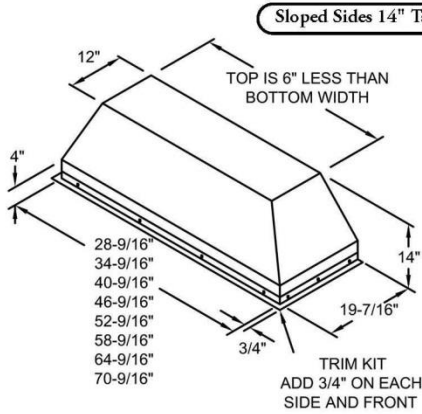

METAL LINER SLOPED SIDES - WALL MODEL

- SEAMED CONSTRUCTION
- 3-SPEED CONTROL
- 50 WATT BULBS AMBIENT & BRILLIANT-BULBS INCLUDED
- HIGH HEAT SENSOR
- BAFFLE FILTER-STAINLESS STEEL
- ENCLOSED LINERS-STAINLESS STEEL
- 20 GAUGE MATERIAL
- NON-MIRRORED, FINISHED EDGES
- TOP DISCHARGE ONLY

MODEL	SIZE	MATERIAL	PRICE
MLSS-28-SS-3	28 3/8"	BRUSHED SS	999.00
MLSS-28-SS-6	28 3/8"	BRUSHED SS	1,295.00
MLSS-34-SS	34 3/8"	BRUSHED SS	999.00
MLSS-40-SS	40 3/8"	BRUSHED SS	999.00
MLSS-46-SS	46 3/8"	BRUSHED SS	1,237.00
MLSS-52-SS	52 3/8"	BRUSHED SS	1,923.00
MLSS-58-SS	58 3/8"	BRUSHED SS	2,266.00
MLSS-64-SS	64 3/8"	BRUSHED SS	2,510.00
MLSS-70-SS	70 3/8"	BRUSHED SS	2,743.00

**ALL METAL LINERS COME
WITH "E-Z" INSTALL
TRIM KIT**

MLSS - 28" 34"

CFM 300 IN-HOOD FAN	6" TRANSITION	(FAN INCLUDED)
CFM 600 IN-HOOD FAN	8" TRANSITION	(FAN INCLUDED)
CFMR 600 REMOTE FAN	8" TRANSITION	(FAN PURCHASED SEPARATELY)

MLSS - 40" 46" 52" 58" 64" 70"

CFM 300 IN-HOOD FAN	6" TRANSITION	(FAN PURCHASED SEPARATELY)
CFM 600 IN-HOOD FAN	8" TRANSITION	(FAN PURCHASED SEPARATELY)
CFM 1200 IN-HOOD FAN	10" TRANSITION	(FAN PURCHASED SEPARATELY)
CFMR 1000 REMOTE FAN	10" TRANSITION	(FAN PURCHASED SEPARATELY)
CFMR 1400 REMOTE FAN	10" TRANSITION	(FAN PURCHASED SEPARATELY)

ALL TRANSITIONS ARE SQUARE-TO-ROUND AND INCLUDE BACKDRAFT DAMPERS AT NO ADDITIONAL CHARGE.

CFM 300 IN-HOOD FANS	436.00
CFM 600 IN-HOOD FAN	551.00
CFM 1200 IN-HOOD FAN	781.00
CFMR 600 REMOTE FAN	971.00
CFMR 1000 REMOTE FAN	1,229.00
CFMR 1400 REMOTE FAN	1,344.00