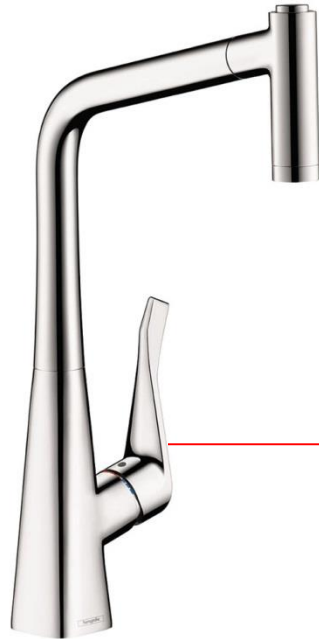

What makes our new kitchen faucets so special?

Vertical Start Positions
Permits installation even with limited backsplash area, and the handle pulls forward to cold to help prevent scalding.