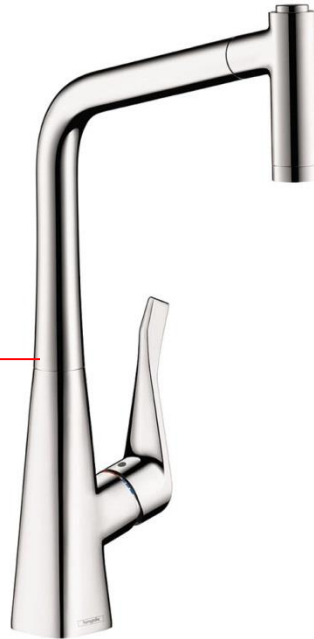

## **Ceramic Disc Cartridge with Boltic Lever Lock**

Provides a lifetime of smooth operation and prevents the handle from becoming loose after repeated use.

## Swivel Function

All Hansgrohe main and prep kitchen faucets feature a 150° swivel area. Keeping the spout from swiveling outside the sink area.