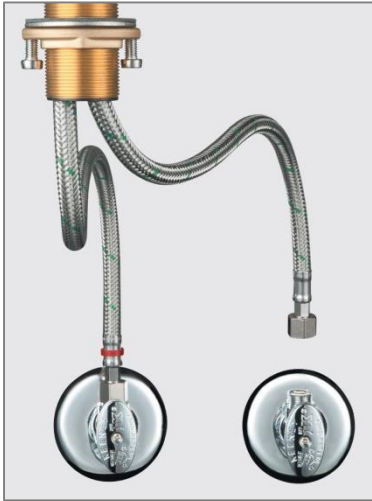

## **Ceramic Disc Cartridge with Boltic Lever Lock**

Provides a lifetime of smooth operation and prevents the handle from becoming loose after repeated use.

## Swivel Function

All Hansgrohe main and prep kitchen faucets feature a 150° swivel area. Keeping the spout from swiveling outside the sink area.

### **Easy Installation**

The included 3/8" flexible hose make it easy to install the faucet.

Hansgrohe also offers additional Modern, Transitional and Classic assortments of Kitchen Faucets.

Talis S

Clean Line And Bold Forms