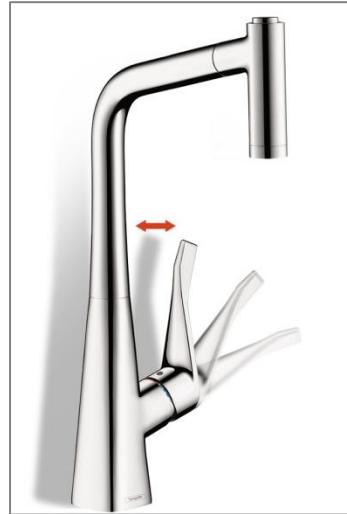

What makes our new kitchen faucets so special?

Vertical Start Positions
Permits installation even with limited backsplash area, and the handle pulls forward to cold to help prevent scalding.