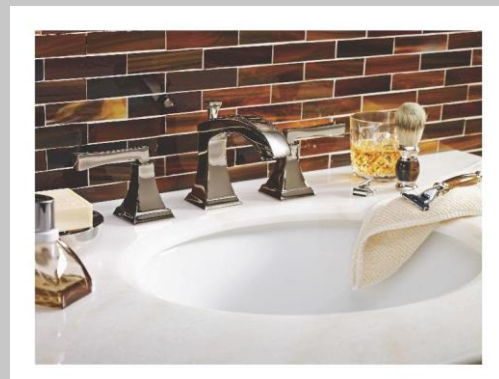

- 17-14-T-PC, Series 17 Pressure Balance Tub & Shower trim set has a restock date of July 21.
- 14-66-PC, Series 14 24" towel bar in Polished Chrome. This item will be in stock end of August.

Products on the shelf in the California warehouse will ship out in less than 48 hours.

Don't forget about the Parts Catalog:

Need a part???

Be sure to consult your Ammara Designs Parts Price List, this catalog is separate from your product price list. You may download your parts pricing, [here](#)

Want to be the next Ammara Star?