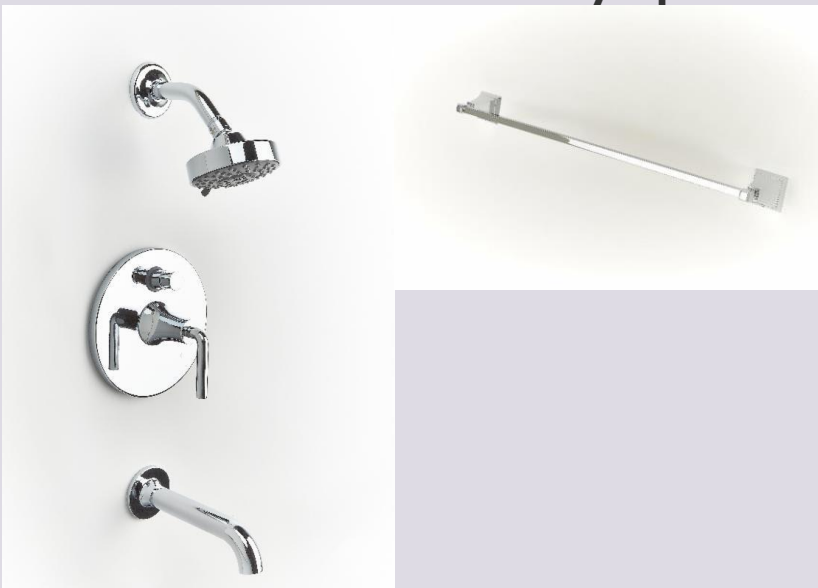

Forté

ammara designs

Dear Sheldon:

Have you grabbed a pricebook only to find the finish your client requested isn't available in the style they want? Ammara Designs offers all of its products in polished chrome, polished nickel, satin nickel and bronze! Should your client decide to change their job's finish, not a problem. Ammara Designs products are in stock in all four finishes and are ready to ship in 48 hours.

Inventory Update:

**Ammara Designs
Out of Stock Item**

- 17-14-T-PC, Series 17 Pressure Balance Tub & Shower trim set has a restock date of July 21.
- 14-66-PC, Series 14 24" towel bar in Polished Chrome. This item will be in stock end of August.