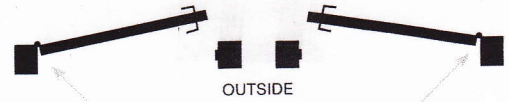

Hinge is on the right.
Door is Right Hand (RH).

Peggie Snedden
Manufacturer's Sales Representative

peggie.snedden@yahoo.com

EMTEK

ASSA ABLOY

Cell 614/348-6556
Fax 888/552-7728

The Key to ALL Your Hardware
Solutions!

HOW TO ORDER

To form an item number for passage set, combine Product Code, Rosette, Handle, and Finish. For Example:

810 1 E US15A

Function Rosette Handle Finish
(Passage) (Rope) (Egg) (Pewter)

HANDING

Handing of door is always determined from the outside.

In-Swing Door

Hinge is on the left.
Door is Left Hand (LH).

Hinge is on the right.
Door is Right Hand (RH).

Out-Swing Door

Hinge is on the left.
Door is Left Hand (LH).

Hinge is on the right.
Door is Right Hand (RH).