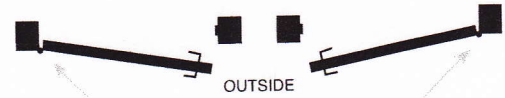

Hinge is on the right.
Door is Right Hand (RH).

Peggie Snedden
Manufacturer's Sales Representative

peggie.snedden@yahoo.com

EMTEK

ASSA ABLOY

Cell 614/348-6556
Fax 888/552-7728

The Key to ALL Your Hardware
Solutions!

HOW TO ORDER

To form an item number for passage set, combine Product Code, Rosette, Handle, and Finish. For Example:

810 1 E US15A

Function Rosette Handle Finish
(Passage) (Rope) (Egg) (Pewter)

HANDING

Handing of door is always determined from the outside.

In-Swing Door

Hinge is on the left.
Door is Left Hand (LH).

Hinge is on the right.
Door is Right Hand (RH).

Out-Swing Door

Hinge is on the left.
Door is Left Hand (LH).

Hinge is on the right.
Door is Right Hand (RH).