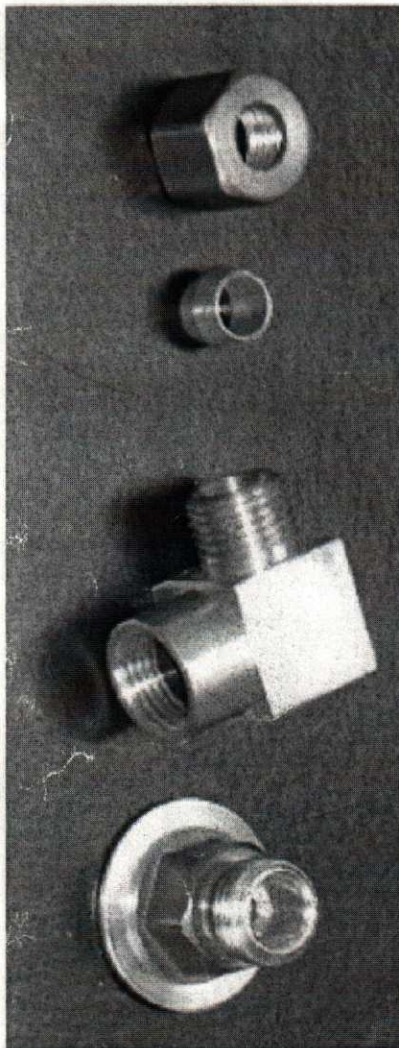

Liebherr Refrigerator Water Line Conversion Kit (Metric to American Threads)

Kit includes

1/4" Compression Nut

1/4" Compression Sleeve

1/4" Male Compression to
1/4" Female Compression Elbow

'Top Hat' with
1/4" Compression Threads

Finished assembly

\$5.64

P/N 03-LIEBHERZ

To order, call:
Ken Martinez
800-242-7769

Liebherr furnished
hose adapter

Another innovation from

ARROW
INDUSTRIES SINCE 1931