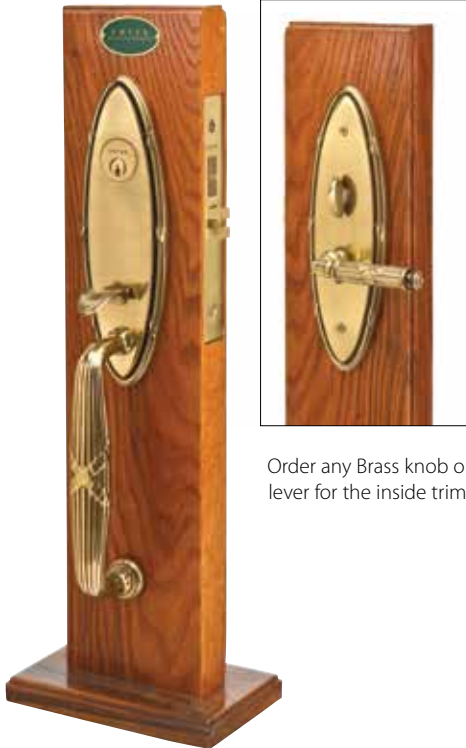

Oval Ribbon & Reed UL Mortise

Order any Brass knob or lever for the inside trim.