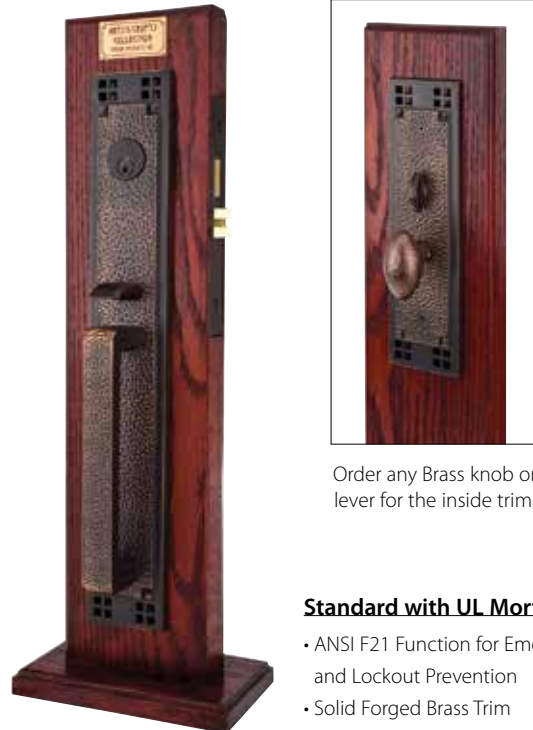

Craftsman Full Length UL Mortise

Order any Brass knob or lever for the inside trim.

Standard with UL Mortise Locks

- ANSI F21 Function for Emergency Egress and Lockout Prevention
- Solid Forged Brass Trim
- Schlage C Keyway
- 2 1/2" or 2 3/4" Backsets

Oval Ribbon & Reed Mortise Style *Complete Lockset*

Description	Product Code	Backset	Knob or Lever Style for Inside Trim	Finish	List Price
Entryset	UL3342	2 1/2" or 2 3/4"	See Page 4 for Brass Knob & Lever Options. See Page 5 for Crystal & Porcelain Knob Options.	French Antique (US7) Oil Rubbed Bronze (US10B) Satin Nickel (US15) Pewter (US15A)	$570.00
Dummy	UL3042	N/A		Polished Chrome (US26) PVD-Lifetime	$270.00

Craftsman Mortise Style *Complete Lockset*

Description	Product Code	Backset	Knob or Lever Style for Inside Trim	Finish	List Price
Entryset	UL3308	2 1/2" or 2 3/4"	See Page 4 for Brass Knob & Lever Options. See Page 5 for Crystal & Porcelain Knob Options.	Oil Rubbed Bronze (US10B) Satin Nickel (US15) Flat Black (US19)	$570.00
Dummy	UL3008	N/A		PVD-Lifetime	$270.00

Craftsman Full Length Mortise Style *Complete Lockset*

Description	Product Code	Backset	Knob or Lever Style for Inside Trim	Finish	List Price
Entryset	UL3349	2 1/2" or 2 3/4"	See Page 4 for Brass Knob & Lever Options. See Page 5 for Crystal & Porcelain Knob Options.	Oil Rubbed Bronze (US10B) Satin Nickel (US15) Flat Black (US19)	$612.00
Dummy	UL3049	N/A		PVD-Lifetime	$312.00

Handing and Door Thickness are Required for All Mortise Locks. Locks for in-swing doors are standard, for out-swing doors please specify.