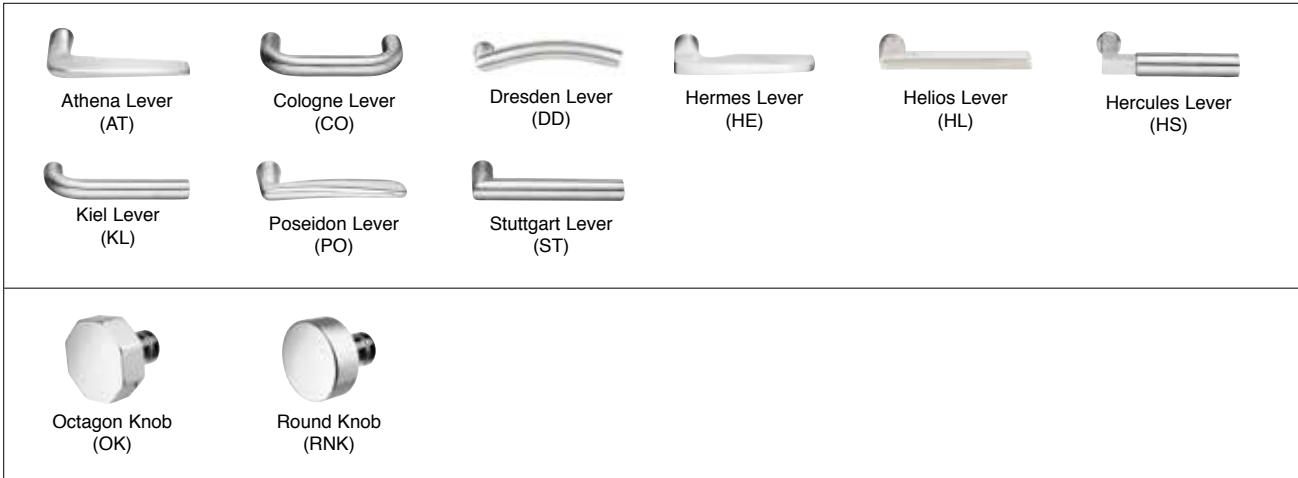

KNOB AND LEVER OPTIONS

Stainless Steel