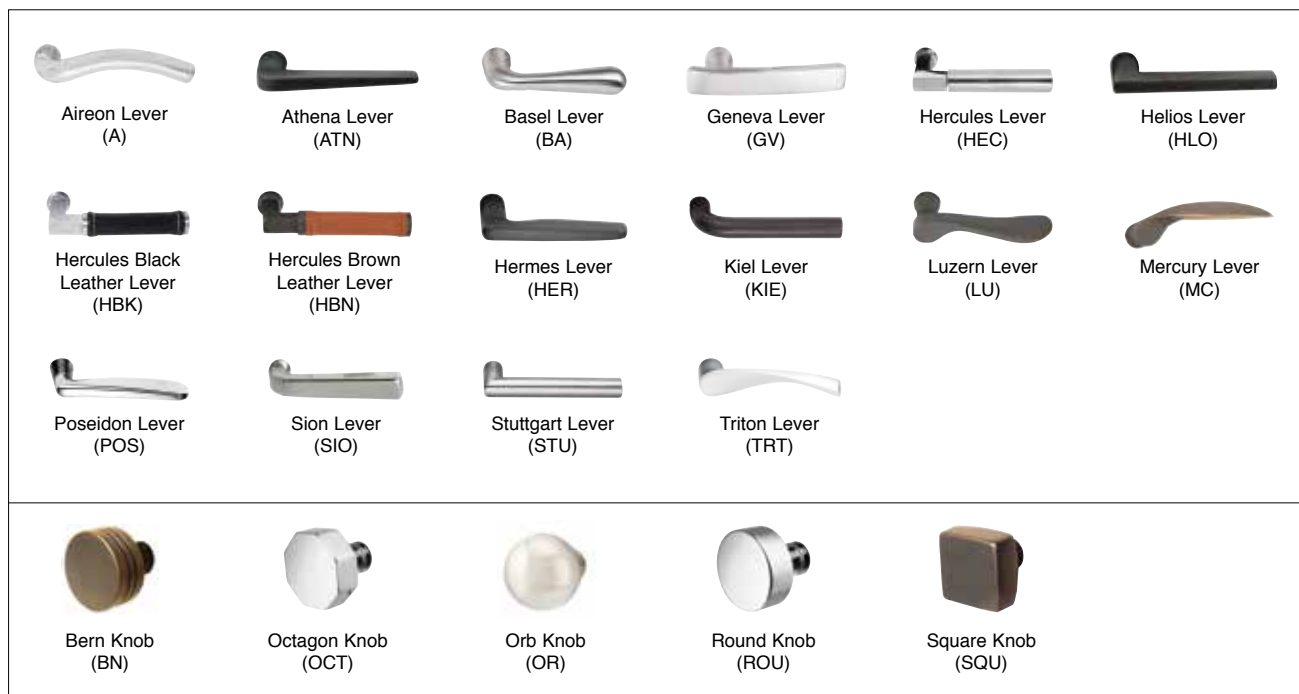

HANDING OF DOOR IS ALWAYS DETERMINED FROM THE OUTSIDE

In-Swing Doors

Out-Swing Doors

TABLE OF CONTENTS

KNOB AND LEVER OPTIONS	4 - 6	KNOB BY KNOB & LEVER BY LEVER ENTRY SETS	
		BRASS	23 - 25
MORTISE ENTRANCE HANDLESETS		SANDCAST BRONZE	26
BRASS	7 - 14	WROUGHT STEEL	26
SANDCAST BRONZE	15 - 18	LOST WAX BRONZE	27
LOST WAX BRONZE	19 - 20		
WROUGHT STEEL	21 - 22	STAINLESS STEEL	28 - 29
		STRIKE PLATES	30
		LIFETIME LIMITED WARRANTY	31

KNOB AND LEVER OPTIONS

Solid Brass

Brass Modern

Arts & Crafts Brass

KNOB AND LEVER OPTIONS

Crystal

Porcelain

Sandcast Bronze