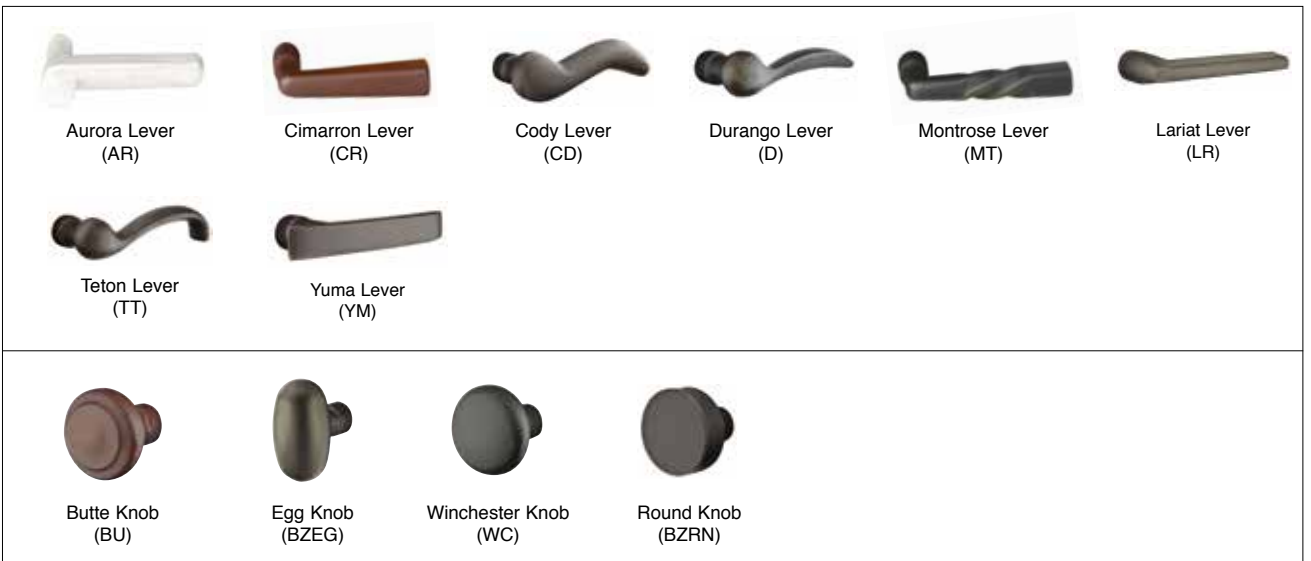

HANDING OF DOOR IS ALWAYS DETERMINED FROM THE OUTSIDE

In-Swing Doors

Out-Swing Doors

TABLE OF CONTENTS

KNOB AND LEVER OPTIONS	4 - 6	KNOB BY KNOB & LEVER BY LEVER ENTRY SETS	
		BRASS	23 - 25
MORTISE ENTRANCE HANDLESETS		SANDCAST BRONZE	26
BRASS	7 - 14	WROUGHT STEEL	26
SANDCAST BRONZE	15 - 18	LOST WAX BRONZE	27
LOST WAX BRONZE	19 - 20		
WROUGHT STEEL	21 - 22	STAINLESS STEEL	28 - 29
		STRIKE PLATES	30
		LIFETIME LIMITED WARRANTY	31

KNOB AND LEVER OPTIONS

Solid Brass

Brass Modern

Arts & Crafts Brass

KNOB AND LEVER OPTIONS

Crystal

Porcelain

Sandcast Bronze

Lost Wax Cast Bronze

KNOB AND LEVER OPTIONS

Stainless Steel

Wrought Steel

**Mormont
UL Mortise**

**Lugano
UL Mortise**

Order any Brass knob or lever for the inside trim.

Standard with UL Mortise Locks

- ANSI F21 Function for Emergency Egress and Lockout Prevention
- Solid Forged Brass Trim
- Schlage C Keyway
- 2 1/2" or 2 3/4" Backsets

Mormont Mortise Style *Complete Lockset*

Description	Product Code	Backset	Knob or Lever Style for Inside Trim	Finish	List Price
Entryset	UL3347	2 1/2" or 2 3/4"	See Page 4 for Brass Knob & Lever Options. See Page 5 for Crystal & Porcelain Knob Options.	Oil Rubbed Bronze (US10B) Satin Nickel (US15) Flat Black (US19) Polished Chrome (US26)	\$570.00
Dummy	UL3047	N/A			\$270.00