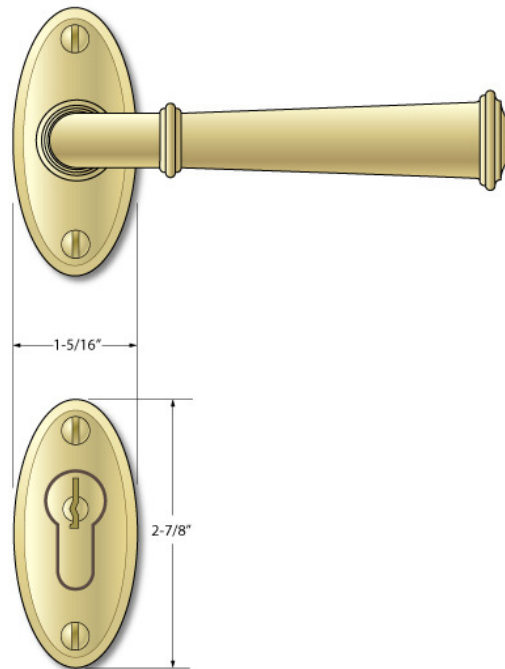

Hutter Oval