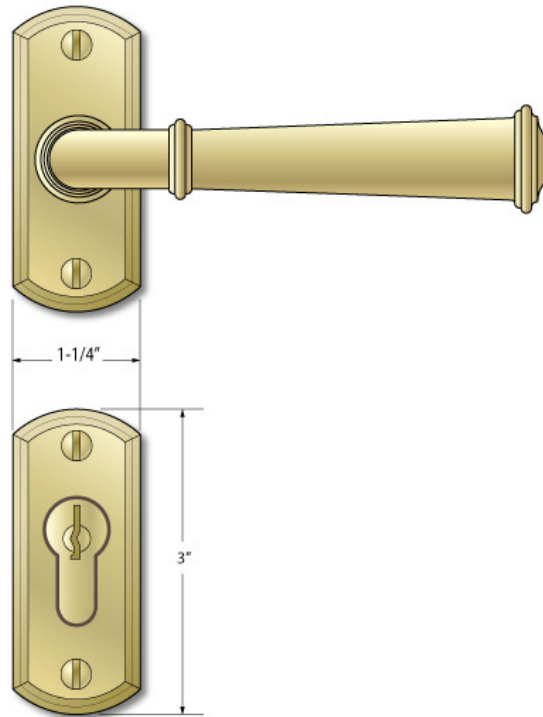

Artisan handcrafted finishes coupled with 21st century technology, position Classic Brass as the innovative leader in the category of M/P Euro trim decorative hardware. Please keep in mind, sectional trim is only available for EURO style locks.

**Normal lead times apply. Please contact Lesley if you have any technical questions or require product prints to insure your project is properly ready for installation.

Hutter Square

Hutter Oval

Hutter Eyebrow