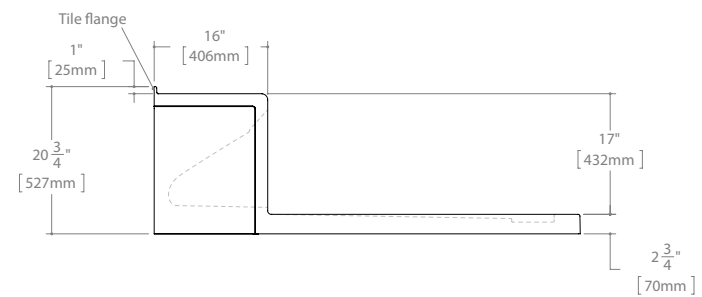

TITAN

PLATINUM

BANYO

TECHNICAL SPECIFICATIONS

Tolerance on dimensions: ±1/4" [6mm]

SELECTION OF 4 DECORATIVE DRAIN COVERS Available finishes: bright chrome (11) and brushed nickel (25)