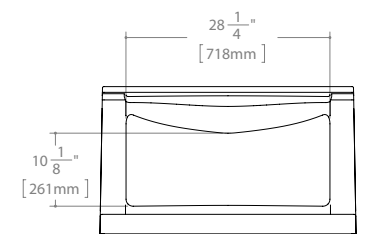

TITAN

PLATINUM

BANYO

TECHNICAL SPECIFICATIONS

Tolerance on dimensions: ±1/4" [6mm]

SELECTION OF 4 DECORATIVE DRAIN COVERS Available finishes: bright chrome (11) and brushed nickel (25)