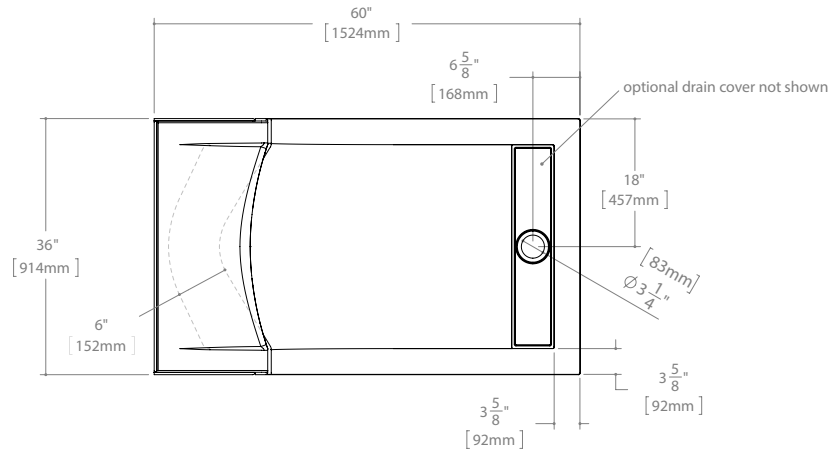

TITAN

PLATINUM

BANYO

TECHNICAL SPECIFICATIONS

Tolerance on dimensions: ±1/4" [6mm]

SELECTION OF 4 DECORATIVE DRAIN COVERS Available finishes: bright chrome (11) and brushed nickel (25)