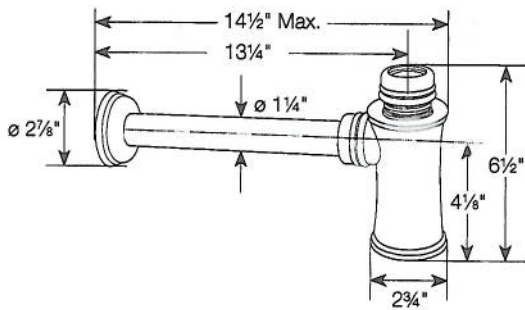

Traditional Style Round Lavatory Traps

Patent Pending • IAPMO LISTED 

available January 2013

257-

1-1/4" Inlet x 1-1/4" Wall outlet

258-

1-1/4" Inlet x 1-1/2" Wall outlet

ITEM	SPECIFICS	CHROME	GROUP A	GROUP B	GROUP C
257-	1 1/4" Wall outlet	\$175.00	\$215.00	\$265.00	\$350.00
258-	1 1/2" Wall outlet	\$175.00	\$215.00	\$265.00	\$350.00

2808-BSS (Display Packed)

2808-BX-BSS (White Box)

- European made
- Brushed stainless steel basket and flange
- Polypropylene body
- 3-1/2" diameter complete post-type sink strainer assembly
- Fits up to 5/8" thick sinks
- Spring loaded ball bearing center post
- Easy install from above sink