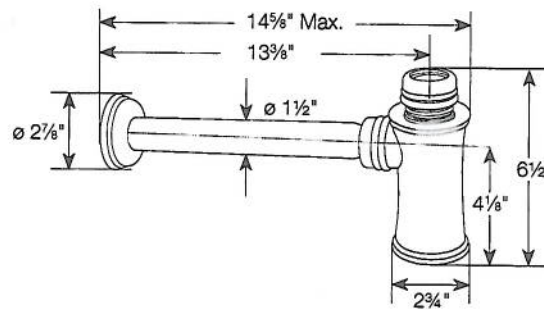

Traditional Style Round Lavatory Traps

Patent Pending • IAPMO LISTED 

available January 2013

257-

1-1/4" Inlet x 1-1/4" Wall outlet

258-

1-1/4" Inlet x 1-1/2" Wall outlet

ITEM	SPECIFICS	CHROME	GROUP A	GROUP B	GROUP C
257-	1 1/4" Wall outlet	\$175.00	\$215.00	\$265.00	\$350.00
258-	1 1/2" Wall outlet	\$175.00	\$215.00	\$265.00	\$350.00

2808-BSS (Display Packed)

2808-BX-BSS (White Box)

- European made
- Brushed stainless steel basket and flange
- Polypropylene body
- 3-1/2" diameter complete post-type sink strainer assembly
- Fits up to 5/8" thick sinks
- Spring loaded ball bearing center post
- Easy install from above sink