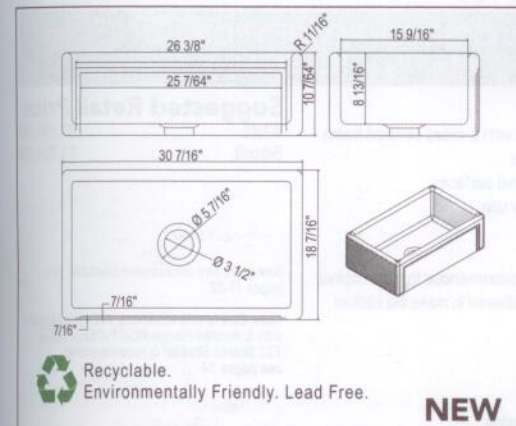

### RC3018

- Acid and alkali resistant glazed surfaces
- Designed to withstand heavy use
- No overflow
- Suitable for waste disposal units or basket strainer waste
- Offset drain opening
- Sink measures 30" x 18"
- Standard 3 1/2" drain opening
- Due to ±2% dimensions, it is recommended that the cabinet maker wait until your sink is delivered to make the cabinet
- No template available
- Weight 161 lbs.
- We receive 80-90% of sinks with the drain on the left and the badge on the back. Right hand sinks are sent out randomly.
- Includes "Shaws Original" badge

### Suggested Retail Price

White	\$1,530.00
Biscuit	\$1,683.00

*Sink grids and accessories available, see pages 11-22*

*Note: Due to sink thickness, ISE-type Disposal with Extended Flange #ISE10082 or ROHL 733 Basket Strainer is recommended, see pages 14*