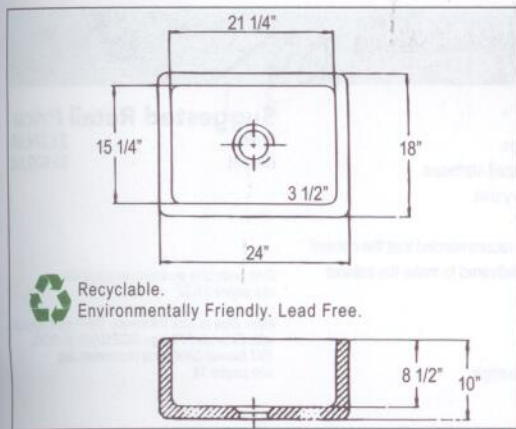

Recyclable.
Environmentally Friendly. Lead Free.

SHAWS ORIGINAL SINGLE BOWL FIRECLAY APRON KITCHEN SINK

RC2418

- Acid and alkali resistant glazed surfaces
- Designed to withstand heavy use
- No overflow
- Centrally positioned drain opening
- Suitable for waste disposal units or basket strainer waste
- Sink measures 24" x 18"
- Standard 3 1/2" drain opening (centered)
- Due to ±2% dimensions, it is recommended that the cabinet maker wait until your sink is delivered to make the cabinet
- No template available
- Weight 122 lbs.
- Includes "Shaws Original" badge

Suggested Retail Price

White	$1,495.00
Biscuit	$1,645.00

Sink grids and accessories available, see pages 11-22

Note: Due to sink thickness, ISE-type Disposal with Extended Flange #ISE10082 or ROHL 733 Basket Strainer is recommended, see pages 14