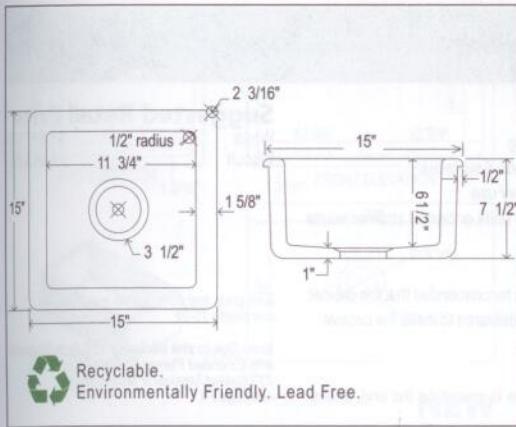

SHAWS ORIGINAL HANDMADE FIRECLAY KITCHEN SINKS

Authentically Crafted in Lancashire, England

ROHL

KITCHEN SINKS
FIRECLAY

KITCHEN SINKS
FIRECLAY

KITCHEN SINKS
STAINLESS AND COPPER

KITCHEN ACCESSORIES

PULL-OUTS/
PULL-DOWNS

Recyclable.
Environmentally Friendly. Lead Free.

SHAWS ORIGINAL SINGLE BOWL FIRECLAY KITCHEN OR PREP SINK

RC1515

- Designed as undermount, may be installed as drop-in
- Sink measures 15" x 15"
- Acid and alkali resistant glazed surfaces
- 7 1/2" overall depth
- Standard 3 1/2" drain opening (centered)
- No overflow
- Designed to withstand heavy use
- Due to ±2% dimensions, it is recommended that the cabinet maker wait until your sink is delivered to make the cabinet
- No template available
- Weight 51 lbs.
- Includes "Shaws Original" badge

Suggested Retail Price

White	$778.00
Biscuit	$856.00

Double box charge for single piece shipments $10.00 Net

Sink grids and accessories available, see pages 11-22

Note: Due to sink thickness, ISE-type Disposal with Extended Flange #ISE10082 or ROHL 733 Basket Strainer is recommended, see pages 14