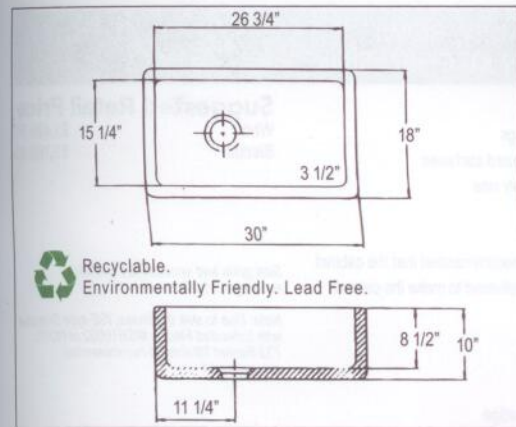

### RC2418

- Acid and alkali resistant glazed surfaces
- Designed to withstand heavy use
- No overflow
- Centrally positioned drain opening
- Suitable for waste disposal units or basket strainer waste
- Sink measures 24" x 18"
- Standard 3 1/2" drain opening (centered)
- Due to ±2% dimensions, it is recommended that the cabinet maker wait until your sink is delivered to make the cabinet
- No template available
- Weight 122 lbs.
- Includes "Shaws Original" badge

### Suggested Retail Price

White	\$1,495.00
Biscuit	\$1,645.00

*Sink grids and accessories available, see pages 11-22*

*Note: Due to sink thickness, ISE-type Disposal with Extended Flange #ISE10082 or ROHL 733 Basket Strainer is recommended, see pages 14*