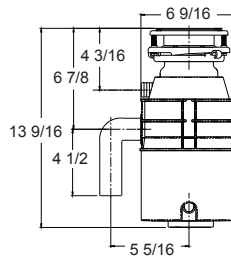

3/4 HP Disposer   14 lbs.

WD75   **$199**
FUN: 134.0202.082

Note: Stopper and flange standard on each disposer not available separately.