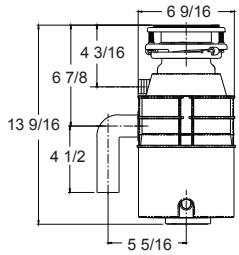

Waste Disposers

Series	Model	Series	Model
---------------	--------------	---------------	--------------

1/2 HP Disposer 14 lbs.

WD50 **\$159**
FUN: 134.0202.083

Note: Continuous Feed models may require Air Switch WD3428 and Controller WD9088.
Chrome stopper and flange standard on each disposer not available separately.