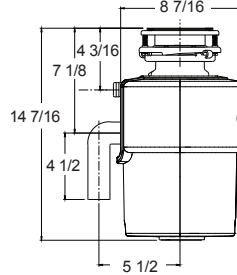

3/4 HP Disposer   14 lbs.

FWD75   **$329**
FUN: 134.0202.060

Note: Continuous Feed models may require Air Switch WD3428 and Controller WD9088.

Chrome stopper and flange standard on each disposer not available separately.