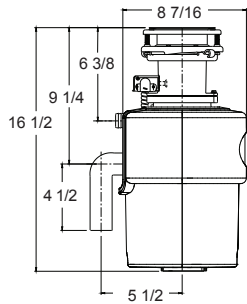

3/4 HP Disposer 14 lbs.

WD75 **\$199**
FUN: 134.0202.082

Note: Stopper and flange standard on each disposer not available separately.

3/4 HP Disposer 14 lbs.

FWD75B **\$389**
FUN: 134.0202.081

Note: Continuous Feed models may require Air Switch WD3428 and Controller WD9088.
Chrome stopper and flange standard on each disposer not available separately.