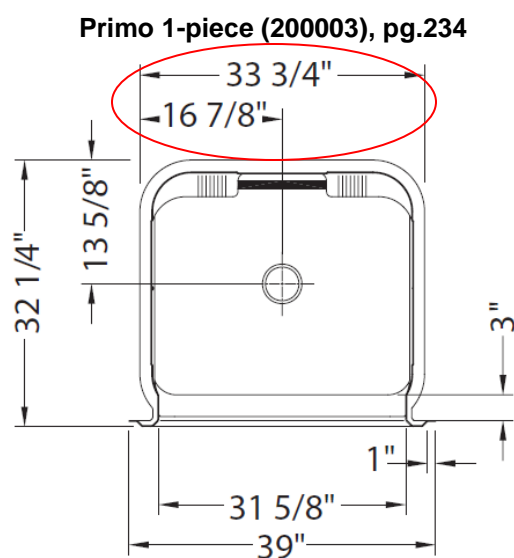

Date:	June 1, 2012
To:	Sales Team, Customer Care Representatives & Product Data Group
From:	Marketing team
Re:	PRIMO 1-PC/3-PC, VICHY 6043 ASY, NUEVO SERIES, AIKI, KAVA, HALO & REVEAL RETURN PANEL, TRIPLE PLUS DOOR W/MIRROR, TILE REDI DRAIN DISCONTINUED, VIAGGI

To Sales, Customer Care Representatives & Product Data Group:

COLLECTION – Primo 1-piece (200003) / Primo 3-piece (200003-S)

Take note that technical drawings for the bases of the Primo 1 pc (200003) & Primo 3 pc (200003-S) in the Collection price book pages 234 & 237 do not read as they should. Please see below for correct technical drawings. The technical drawings on the MAAX website have been updated.

COLLECTION – Vichy 6043 ASY (102936) Footnote 2

Take note to remove footnote 2 from Collection price book page 190 for the Vichy 6043 ASY (102936). Blower is always fixed at the same position for this bathtub.

PROFESSIONAL / W&B / DOORS – Nuevo Series

Following a request received from our sales force leaders, in an effort to be easier to do business with, as of June 1st, the Nuevo series included in MAAX Professional, will no longer be treated as a shower series but as a shower base series and a door series and will be considered in the Wall & Bases and Door categories respectively. Take note that they will adopt the discount pricing structure of their new categories.