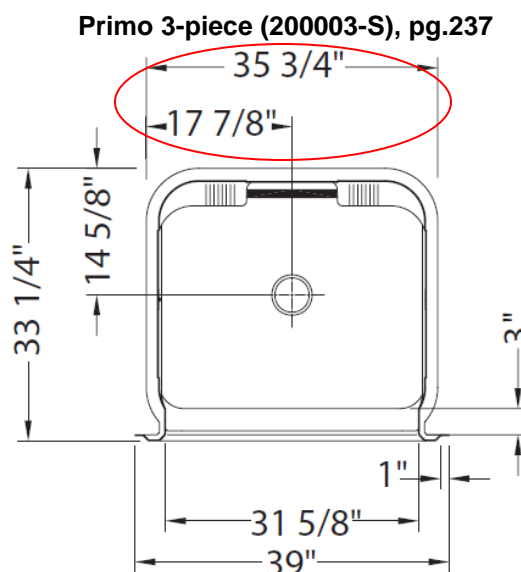

To Sales, Customer Care Representatives & Product Data Group:

**COLLECTION – Primo 1-piece (200003) / Primo 3-piece (200003-S)**

Take note that technical drawings for the bases of the Primo 1 pc (200003) & Primo 3 pc (200003-S) in the Collection price book pages 234 & 237 do not read as they should. Please see below for correct technical drawings. The technical drawings on the MAAX website have been updated.

**SHOWER DOORS – Halo & Reveal return panel addendum corrections**

In the Halo and Reveal price addenda the following information should read:

	Panel minimum dimensions:		
	Reveal 71	Reveal 75	Halo
<b>return panel 32</b>	29 7/8 in	29 7/8 in	29 7/8 in
<b>return panel 34</b>	31 7/8 in	31 7/8 in	31 7/8 in
<b>return panel 36</b>	33 7/8 in	33 7/8 in	33 7/8 in
	Reveal offers 3/4 in of adjustment on the return panel wall jamb		Halo offers 3/4 in of adjustment on the return panel wall jamb

**HALO - RETURN PANEL 32 IN., 8MM**

No	Door Opening	Glass Pattern	Finish	Pkg	Approx. weight	List Price
138998-900-084	N/A	Clear tempered glass	Chrome	5.7 ft <sup>2</sup> (0.16 m <sup>2</sup> )	70 lb (32 kg)	<b>\$ 485</b>
<small>Radius: N/A            Panel minimum: 32 in. (812 mm)            Standard Height: 78 3/4 in. (2000 mm)            Access: N/A            Door Opening: N/A            Adjustment: For out of plumb walls (approx 3/4" (19mm))</small>						