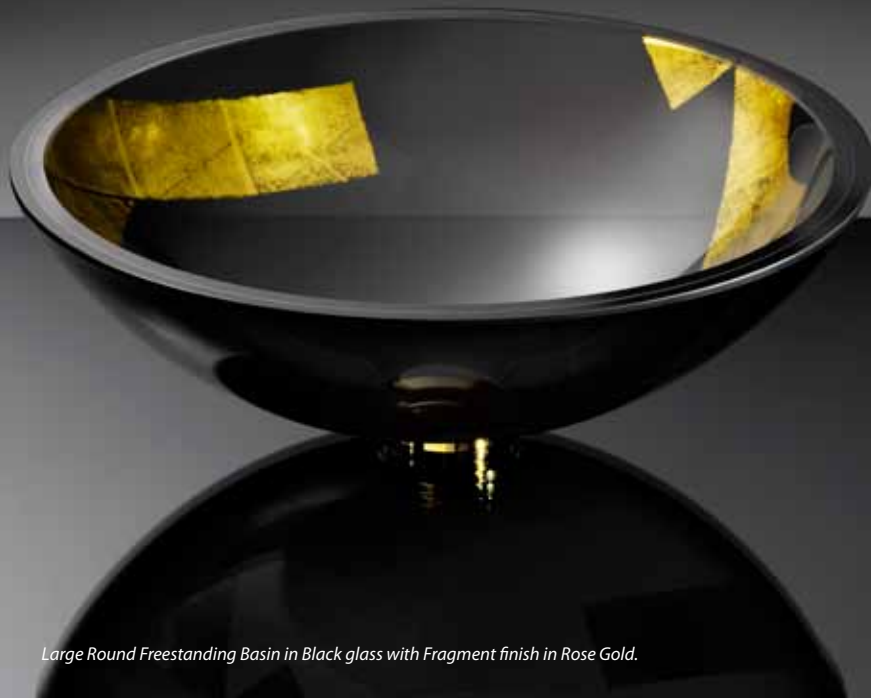

Color

The Graphique finish is offered on our Black glass and may be ordered in Rose Gold (shown) or White Gold. Subtle variations on each basin may be expected as part of this sensitive and intricate technique. Custom requests for other glass colors will be considered by special order.

Retail Price List

Vitraform Basin Style	Dimensions	Rose Gold Item Number	White Gold Item Number	Price
Round Standard Basin 100 ¹	17 1/2" Dia.	100.KRC.GR	100.KWC.GR	\$ 2,760
Oval Standard Basin 150 ¹	16 1/4" x 20 3/4"	150.KRC.GR	150.KWC.GR	\$ 2,760
Small Round Rimless Undermount Basin 203 ¹	13" Dia.	203.KRC.GR	203.KWC.GR	\$ 2,715
Large Round Rimless Undermount Basin 213 ¹	15" Dia.	213.KRC.GR	213.KWC.GR	\$ 2,781
Small Oval Rimless Undermount Basin 253 ¹	11 1/2" x 15"	253.KRC.GR	253.KWC.GR	\$ 2,715
Large Oval Rimless Undermount Basin 263 ¹	13 1/4" x 17 1/4"	263.KRC.GR	263.KWC.GR	\$ 2,781
Small Round Freestanding Basin 200	14 5/8" Dia.	200.KRN.GR.XX ²	200.KWN.GR.XX ²	\$ 3,120
Large Round Freestanding Basin 210	16 3/4" Dia.	210.KRN.GR.XX ²	210.KWN.GR.XX ²	\$ 3,186
Large Round Freestanding Basin w Pencil Edge 230	17 1/2" Dia.	230.KRN.GR.XX ²	230.KWN.GR.XX ²	\$ 3,186
Small Oval Freestanding Basin 250	13" x 17"	250.KRN.GR.XX ²	250.KWN.GR.XX ²	\$ 3,120
Large Oval Freestanding Basin 260	15" x 19"	260.KRN.GR.XX ²	260.KWN.GR.XX ²	\$ 3,186

VITRAFORM

GILDED SERIES

Fragment

Finish

This delicate, artisan process of hand applied gold leaf is captured between the two layers of glass in Vitraform's Standard or Freestanding Basins.

Color

The Fragment finish is offered on our Black glass and may be ordered in Rose Gold (shown) or White Gold. Subtle variations on each basin may be expected as part of this sensitive and intricate technique. Custom requests for other glass colors will be considered by special order.